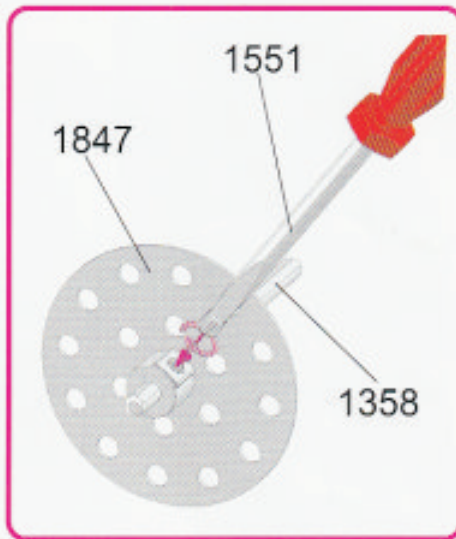

eitech
ENERGY

Grundlage -basis -base -bases

3

4

2X

5

3

4

16

14

17.1

16

1x1358

17.2

18

12 X

1x1740

24x1842 R=200mm

24x1841 R=160mm

12x1840 R=60mm

5x1381
M4x4mm

395x1514
M4x6mm

6x1515
M4x8mm

6x1516
M4x12mm

4x1848

4x1848

4x1848

8x1562

8x1562

8x1562

1x1557 M4

1x1358 Ø4mmx150mm