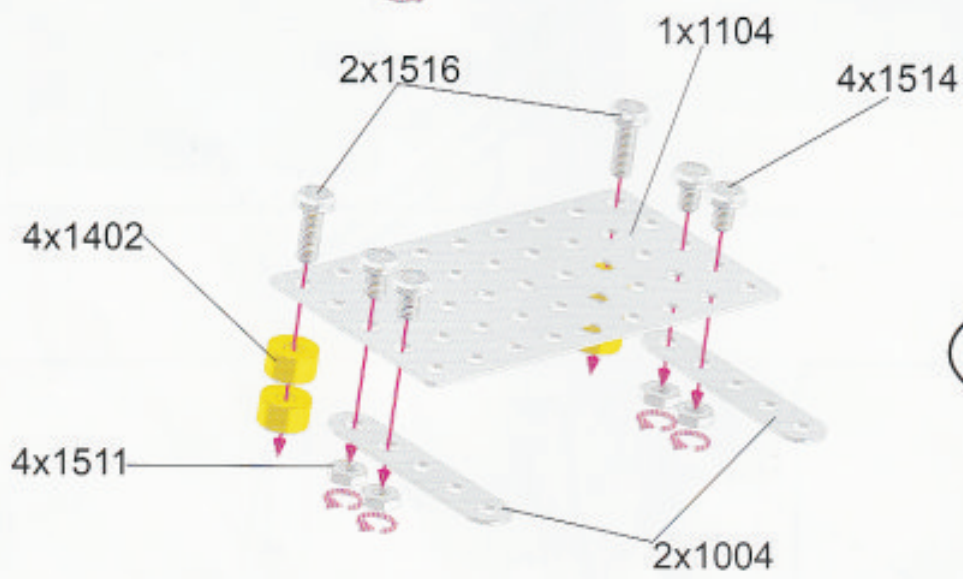

eitech
ENERGY

Grundlage -basis -base -bases

3

4

2X

5

3

4

1x1740

24x1842 R=200mm

24x1841 R=160mm

12x1840 R=60mm

5x1381
M4x4mm

395x1514
M4x6mm

6x1515
M4x8mm

6x1516
M4x12mm