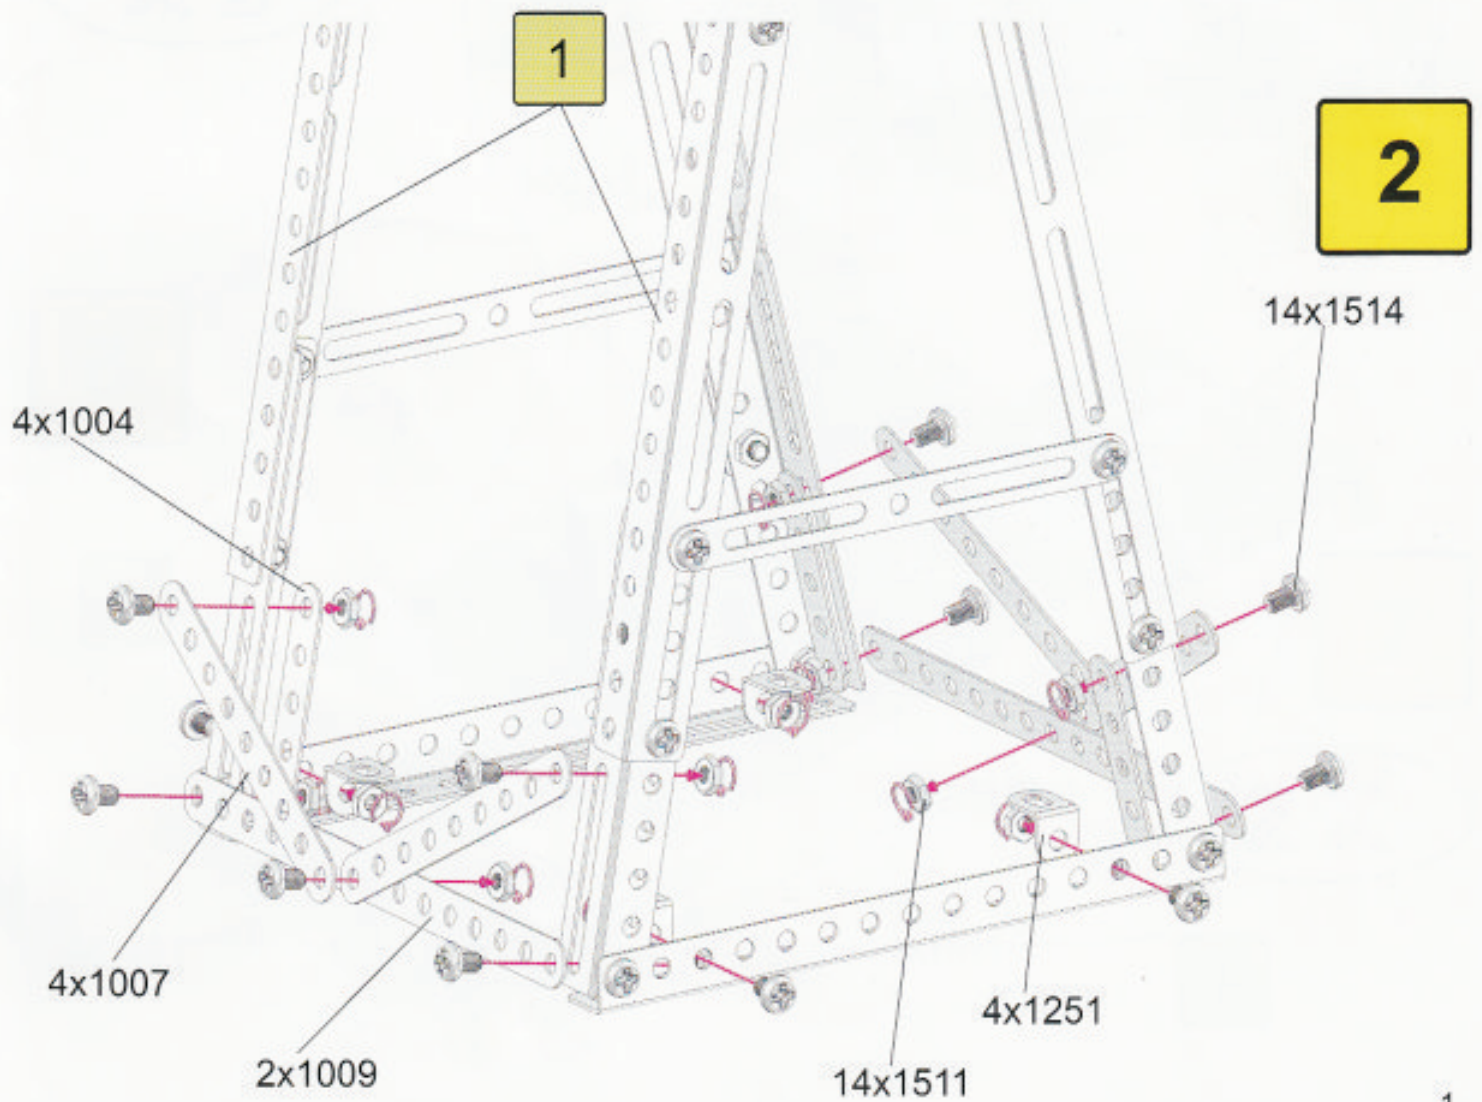

eitech
ENERGY

Grundlage -basis -base -bases

3

4

2X

5

3

4

16

14

17.1

16

1x1358

17.2

18

12 X

12x1010

15x1009

2x1008

8x1007

48x1006

24x1005

24x1004

4x1001

1x1740

24x1842 R=200mm

24x1841 R=160mm

12x1840 R=60mm

5x1381
M4x4mm

395x1514
M4x6mm

6x1515
M4x8mm

6x1516
M4x12mm