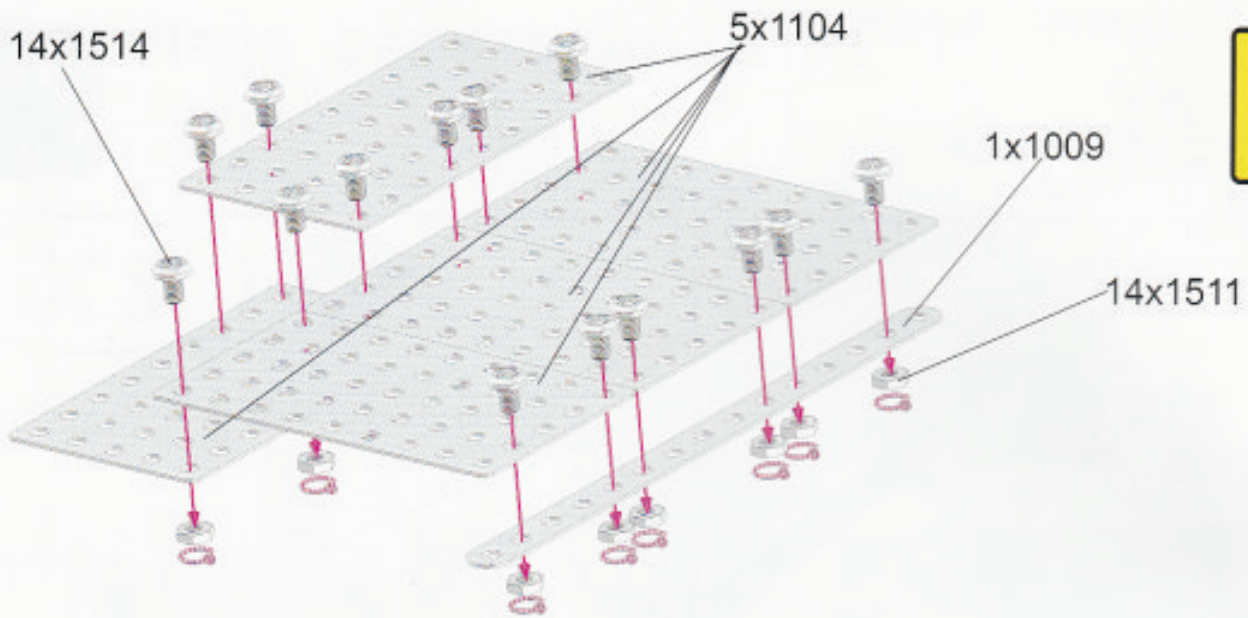

eitech
ENERGY

Grundlage -basis -base -bases

3

4

2X

5

3

4

1x1740

24x1842 R=200mm

24x1841 R=160mm

12x1840 R=60mm

5x1381
M4x4mm

395x1514
M4x6mm

6x1515
M4x8mm

6x1516
M4x12mm