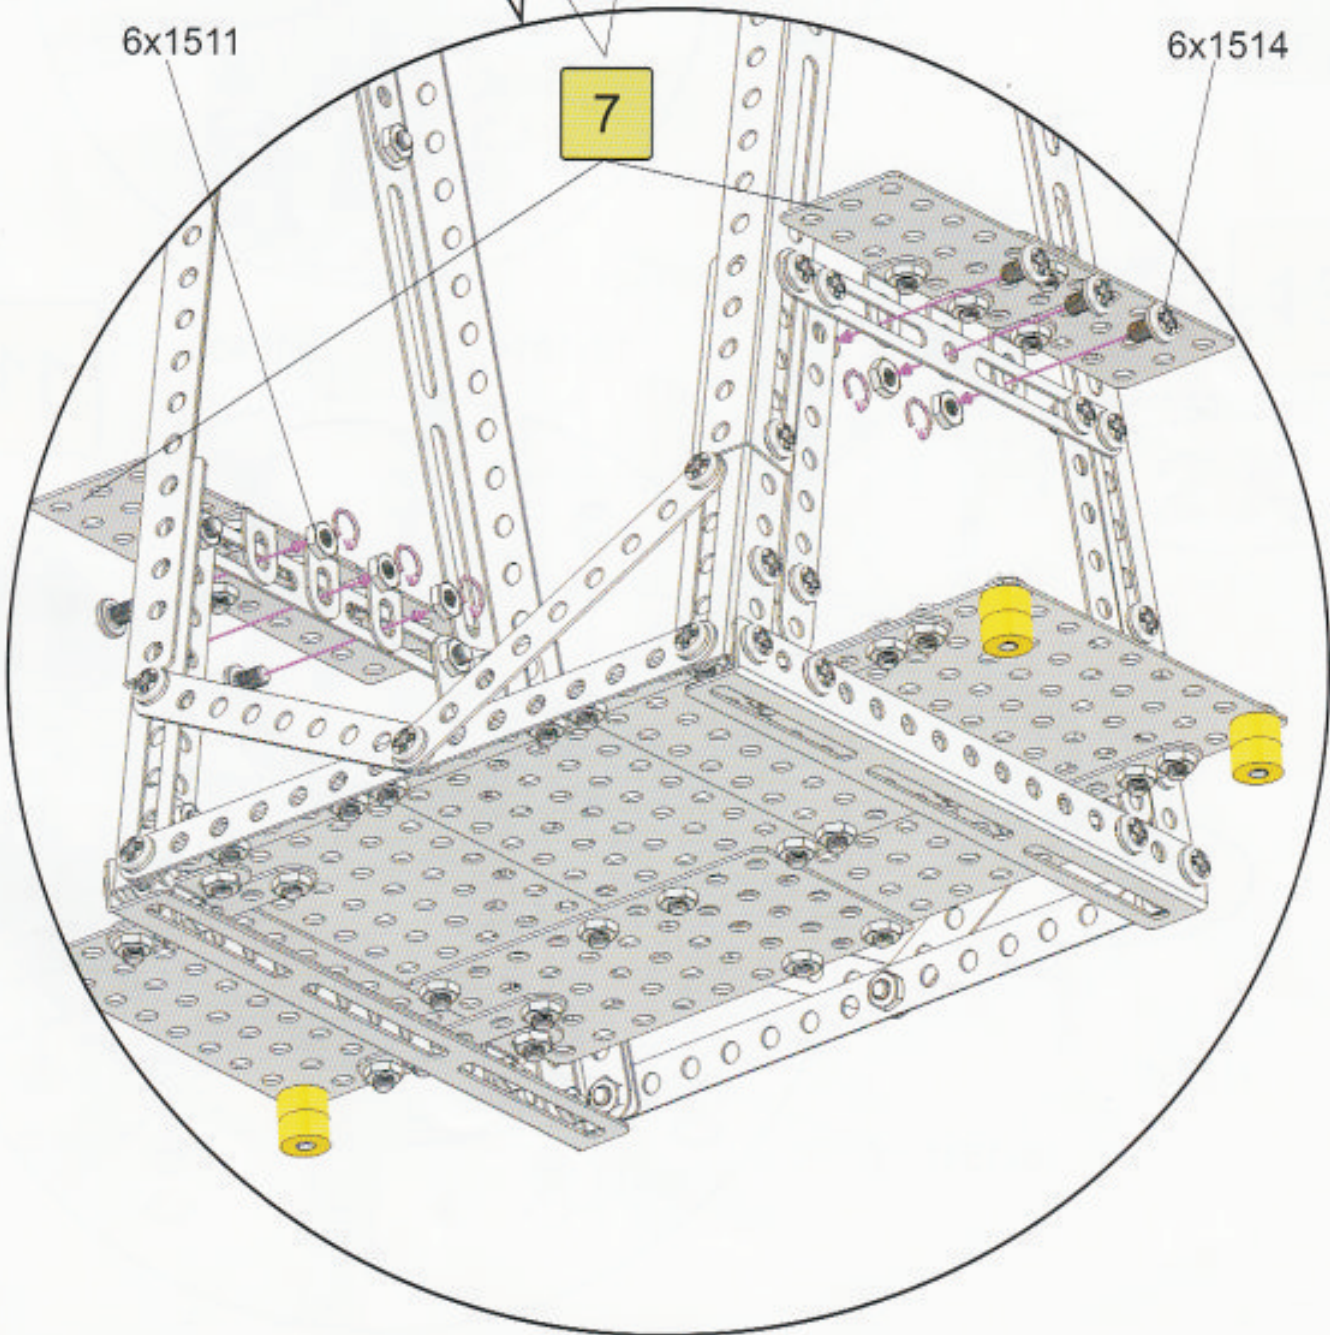

6x1511

7

6x1514