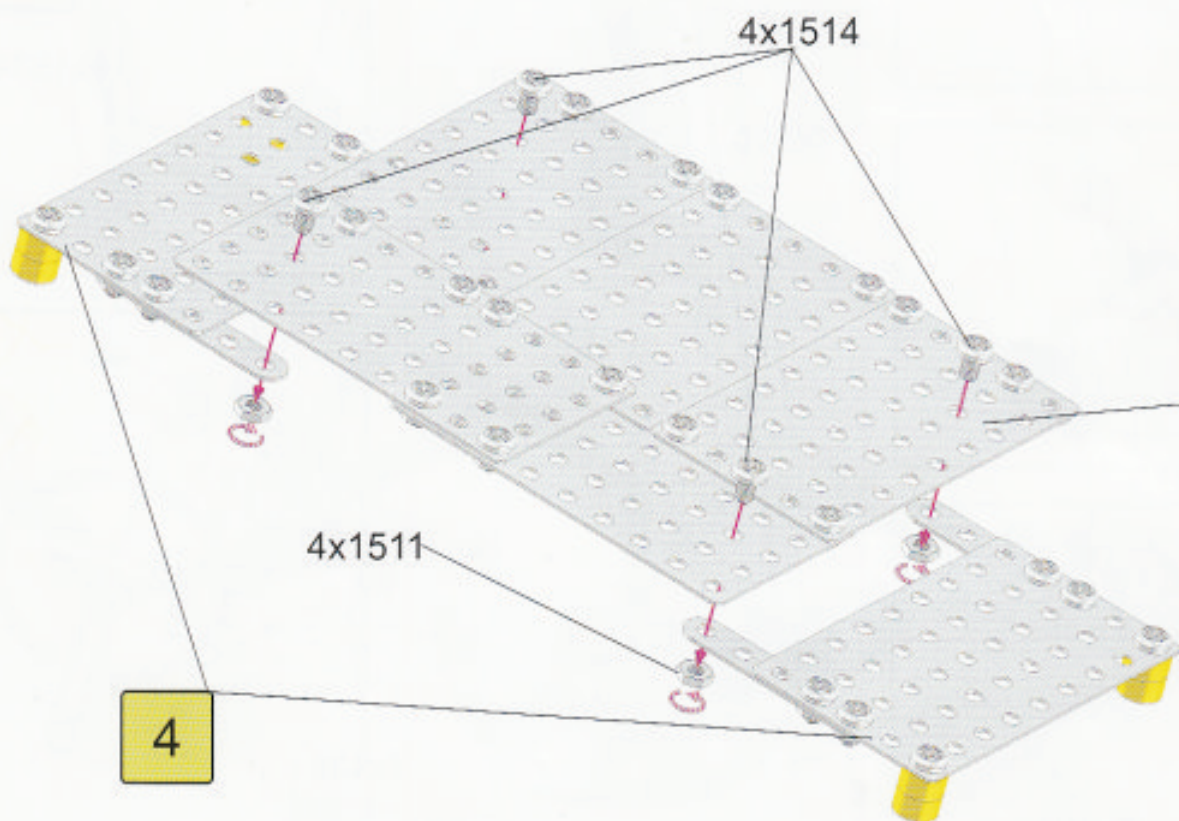

eitech
ENERGY

Grundlage -basis -base -bases

3

4

2X

5

3

4

1x1740

24x1842 R=200mm

24x1841 R=160mm

12x1840 R=60mm

5x1381
M4x4mm

395x1514
M4x6mm

6x1515
M4x8mm

6x1516
M4x12mm