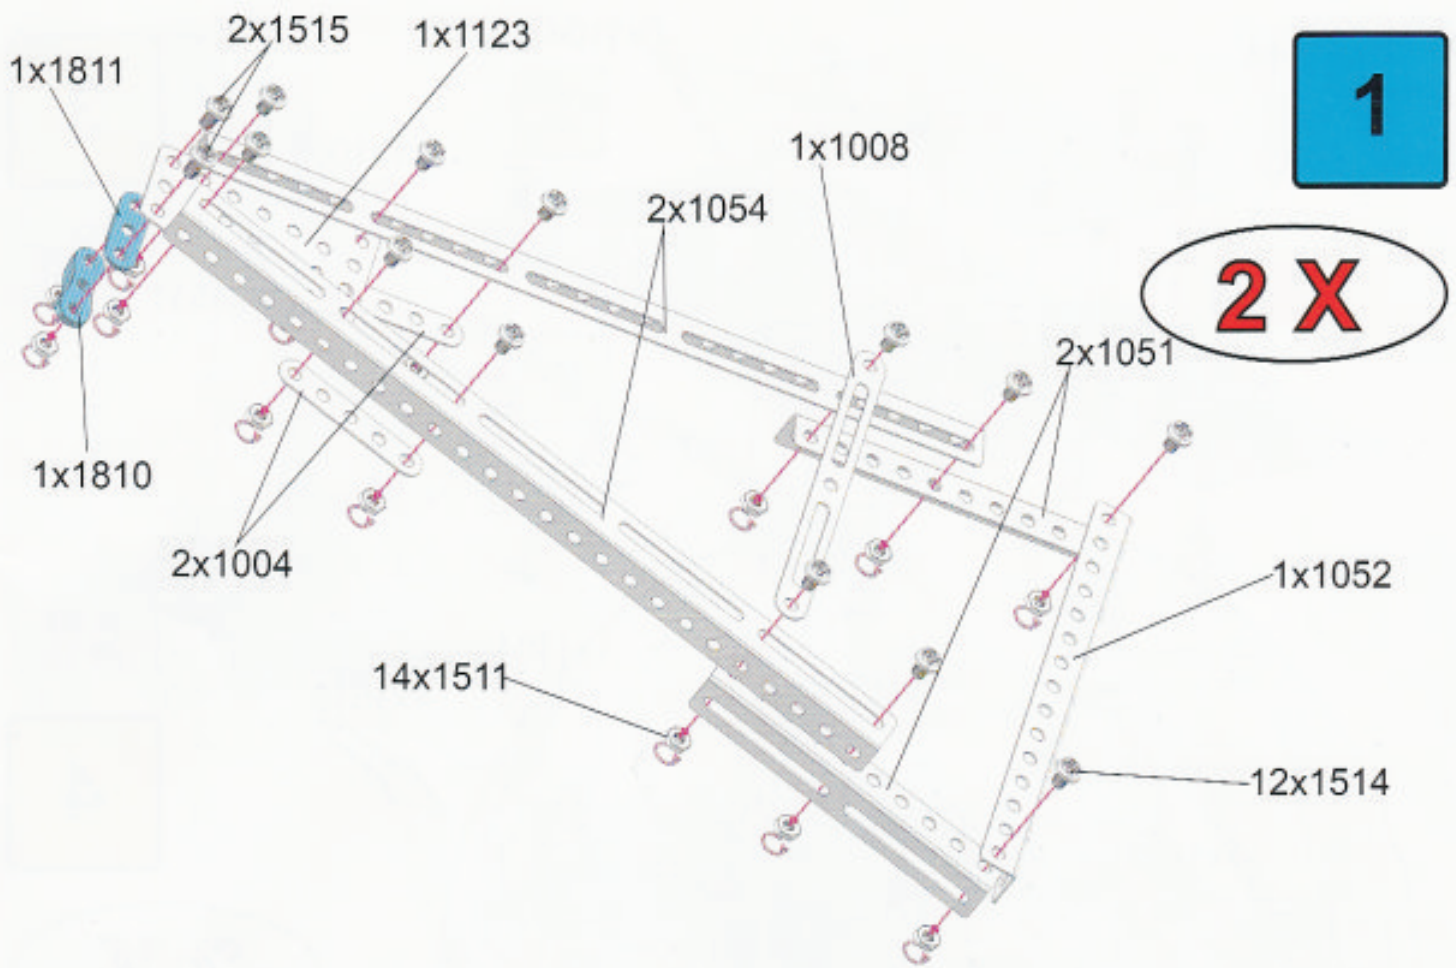

eitech
ENERGY

Grundlage -basis -base -bases

3

4

2X

5

3

4

16

14

17.1

16

1x1358

17.2

18

12 X

12x1010

15x1009

2x1008

8x1007

48x1006

24x1005

24x1004

4x1001

1x1740

24x1842 R=200mm

24x1841 R=160mm

12x1840 R=60mm

5x1381
M4x4mm

395x1514
M4x6mm

6x1515
M4x8mm

6x1516
M4x12mm