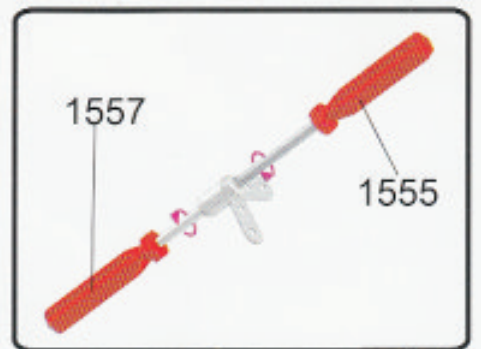

eitech
ENERGY

Grundlage -basis -base -bases

3

4

2X

5

3

4

16

14

17.1

16

1x1358

17.2

18

12 X

1x1740

24x1842 R=200mm

24x1841 R=160mm

12x1840 R=60mm

5x1381
M4x4mm

395x1514
M4x6mm

6x1515
M4x8mm

6x1516
M4x12mm