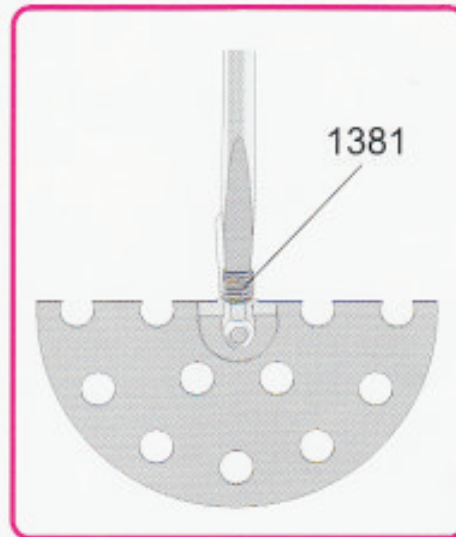

eitech
ENERGY

Grundlage -basis -base -bases

3

4

2X

5

3

4

16

14

17.1

16

1x1358

17.2

18

12 X

1x1740

24x1842 R=200mm

24x1841 R=160mm

12x1840 R=60mm

5x1381
M4x4mm

395x1514
M4x6mm

6x1515
M4x8mm

6x1516
M4x12mm

4x1848

4x1848

4x1848

8x1562

8x1562

8x1562

1x1557 M4

1x1358 Ø4mmx150mm