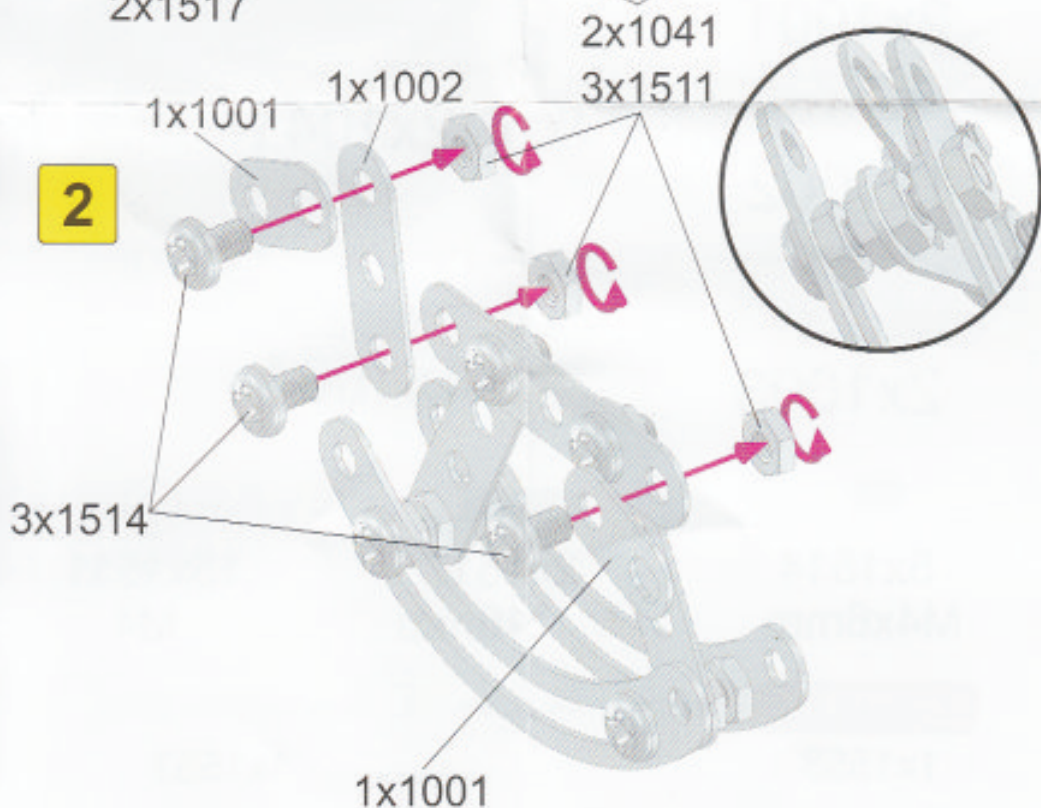

C46

Germany
eitech

Made in Germany

1

2

3

2x1001

1x1002

2x1003

1x1004

2x1041

5x1514
M4x6mm

2x1517
M4x16mm

15x1511
M4

1x1555

1x1553