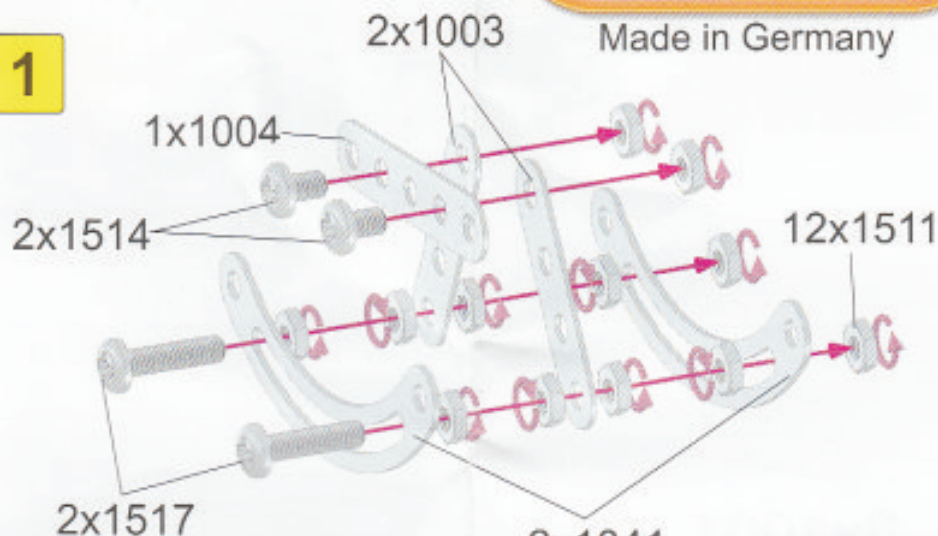

C46

Germany
eitech

Made in Germany

1

2

3

2x1001

1x1002

2x1003

1x1004

2x1041

5x1514
M4x6mm

2x1517
M4x16mm

15x1511
M4

1x1555

1x1553