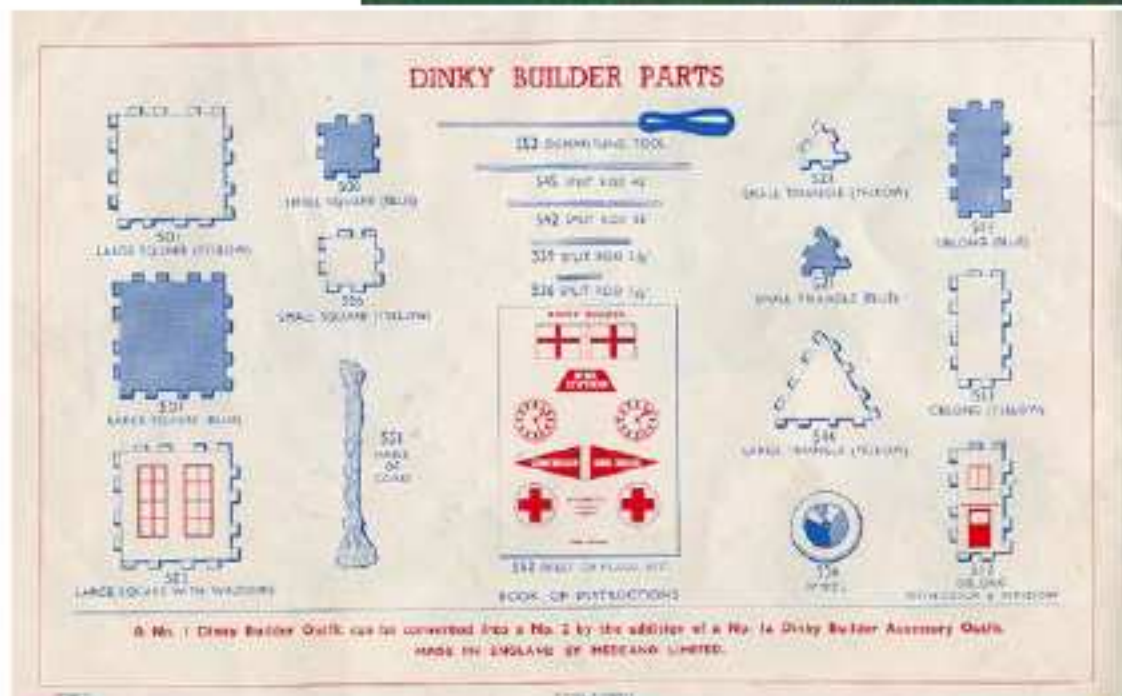

Nom : DINKY BUILDER

Période : 1934 - 1965

Pays : Angleterre

Type : non meccanoïde

Similaire mais non compatible avec ASSEMBLO (Fr) & STANLO (USA)

Fabriqué par: Meccano Ltd. (Liverpool)

Diamètre des axes : 2,64 mm

Boîtes disponibles : 0, 1, 2, 3 & A (boîte supplémentaire)

Différentes pièces : 16

Couleurs : 1934-1942 : Rose saumon & vert jade
ou rouge & vert. Par la suite : jaune & bleu

Moteurs : Pas de moteur

1949

1949

1950