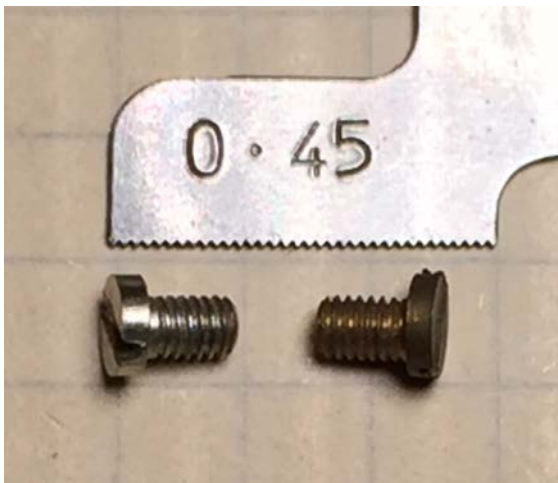

Mignon screws & nuts - Dimensions

Squared sheet 5 mm side.

Over screws and nuts I series (brass) 1945-6-

Under screws and nuts II series (nickel) post 1946

Screws M2.5 x 0.45