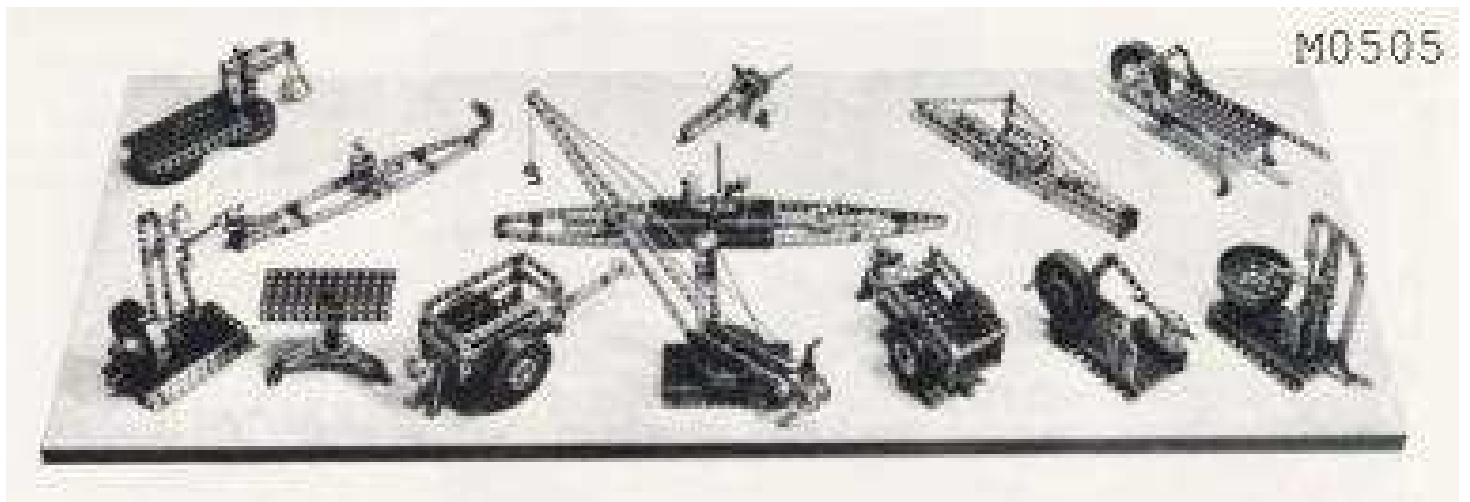

MINEX SHOP DISPLAY MODELS

In **bold** my original, factory built, shop display models; in *italic* the models that I build with original Minex parts.

M0504	Bochmuhle	similar to the mod. 03-16	with the original box
M0505	13 small models	fixed on a wood board	
<i>M0506</i>	<i>Werkstatt</i>	Workshop on the cover of the Minex Elektromotor Instructions. The following 7 tools plus the Elektromotor 0301 are placed on two rows; first row Nr. 1 to 4, second row Nr. 5 to 8 (model and page from the 071a Manual, if present).	
1	Punschmaschine		
2	02-17 Drehbank		pag 56
3	01-70 Kreissaege		pag 31
4	01-61 Schlefstein		pag 28
5	02-11 Kleine Excenterpresse	pag 52	
6	Pumpe		
7	Elektromotor 0301		
8	02-27 Bandsaege		pag 64
<i>M0507</i>	<i>Flugzeug</i>	Mod 03-5	
M0508	Set of 3 models	The dealer could purchase the three models probably at a cheaper amount.	
M0509	Set of 7 models	The dealer could purchase the seven models probably at a cheaper amount.	
M0510	Hammerkran	picture on the cover of the Minex sets and Manuals; similar to the model 03-8 of the Manual with the original box	
<i>M0511</i>	<i>Dieselmotor</i>	Mod. 03-13 of the Manual 071a.	
M0513	Dampfmaschine	Mod. 03-19 of the Manual 071a.	
<i>M0514</i>	<i>Gattersaeg</i>	Mod. 03-7 of the Manual 071a.	
<i>M0515</i>	<i>Lastwagen</i>	Mod. 03-10 of the Manual 071a.	

M0504

M0505

M0505 Brett mit 13 Modellen manuale 071a

- 01- 8 Wohnzimmertisch
- 01-40 Postwagen
- 01-49 Leichte Feldhaubitze
- 01-51 Kasten-Lieferwagen
- 01-54 Schubksren
- 01-65 Kleine-Dampfmaschine
- 01-68 Pumpe
- 01-84 Hafenkran
- 01-90 Bruckenwaage
- 01-93 Unterseeboot
- 01-94 Torpedoboot
- 01-100 Panzerkreuzer
- 02-15 Wasserpumpe