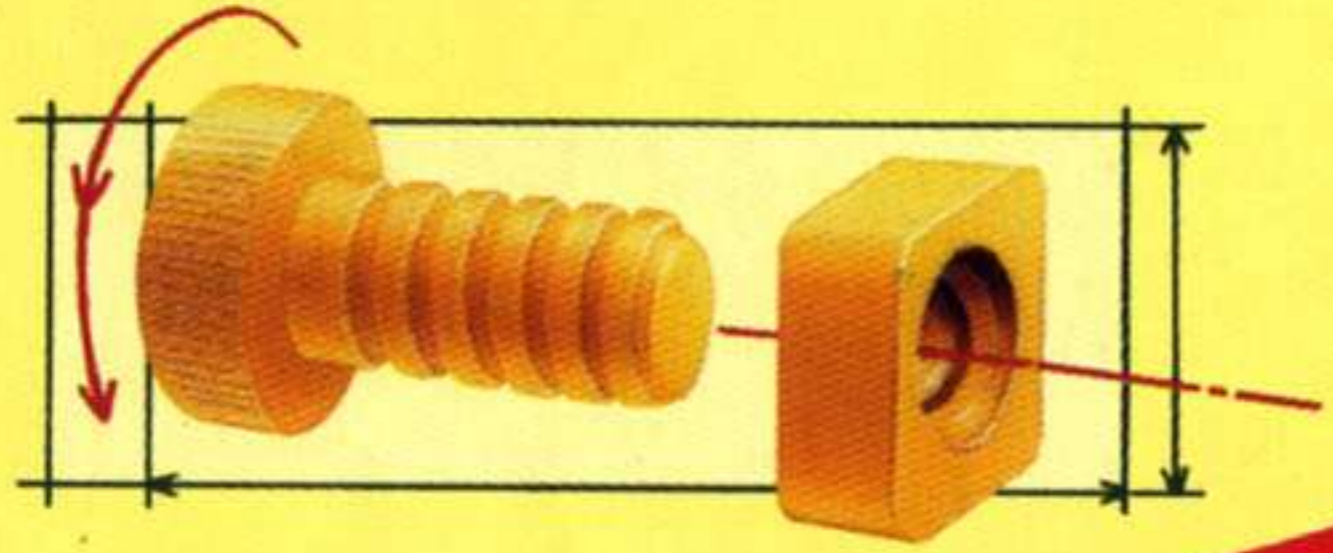

MECCANO®

JUNIOR

1645

MECCANO®

JUNIOR

GB RECOMMENDATION

Meccano Junior grows with your child. It complements and stimulates imagination and manipulative skills from 4 to 7 years. With Meccano Junior, we recommend you start by using the step by step instructions to progress from a simple introduction to more elaborate models in the Meccano Junior Toolbox.