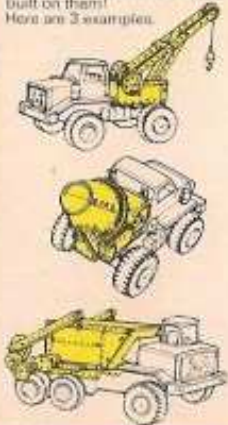

MOGUL

MOGUL
STEEL TOYS

Model No. 3243
 Tractor Digger
 303 mm long

Model No. 3294
 Breakdown Truck
 268mm

A Mogul plus that no other steel toy can boast.

These 5 Mogul Toys (Mobile Crane, Army Truck, Articulated Tipper, Breakdown Truck, Fire Engine) have holes punched in their chassis so that a variety of Meccano constructions can be built on them!

Model No. 3222 Articulated Tipper
 525 mm long

MOGUL
STEEL TOYS

A Mogul plus that no other steel toy can boast.

Four Mogul Toys - Mobile Crane, Army Truck, Articulated Tipper, Breakdown Truck - have holes punched in their chassis so that a variety of Meccano constructions can be built on them! Here are 3 examples.