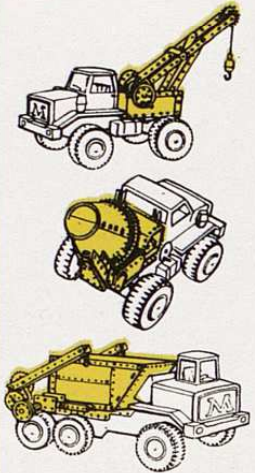

MOGUL ^{T.M.}

STEEL TOYS

MOGUL Biggest-ever consume

6 big trucks and tractors made for rugged, rough-and-tumble indoor and outdoor play!

MOGUL
Either order it
OR
CALL

big trucks and tractors made for rugged, rough-and-tumble indoor and outdoor play!

MOGUL

MOGUL
STEEL TOYS

Model No. 3243
 Tractor Digger
 303 mm long

Model No. 3294
 Breakdown Truck
 268mm

A Mogul plus that no other steel toy can boast.

These 5 Mogul Toys (Mobile Crane, Army Truck, Articulated Tipper, Breakdown Truck, Fire Engine) have holes punched in their chassis so that a variety of Meccano constructions can be built on them!

Model No. 3222 Articulated Tipper
 525 mm long

MOGUL
STEEL TOYS

A Mogul plus that no other steel toy can boast.

Four Mogul Toys - Mobile Crane, Army Truck, Articulated Tipper, Breakdown Truck - have holes punched in their chassis so that a variety of Meccano constructions can be built on them! Here are 3 examples.