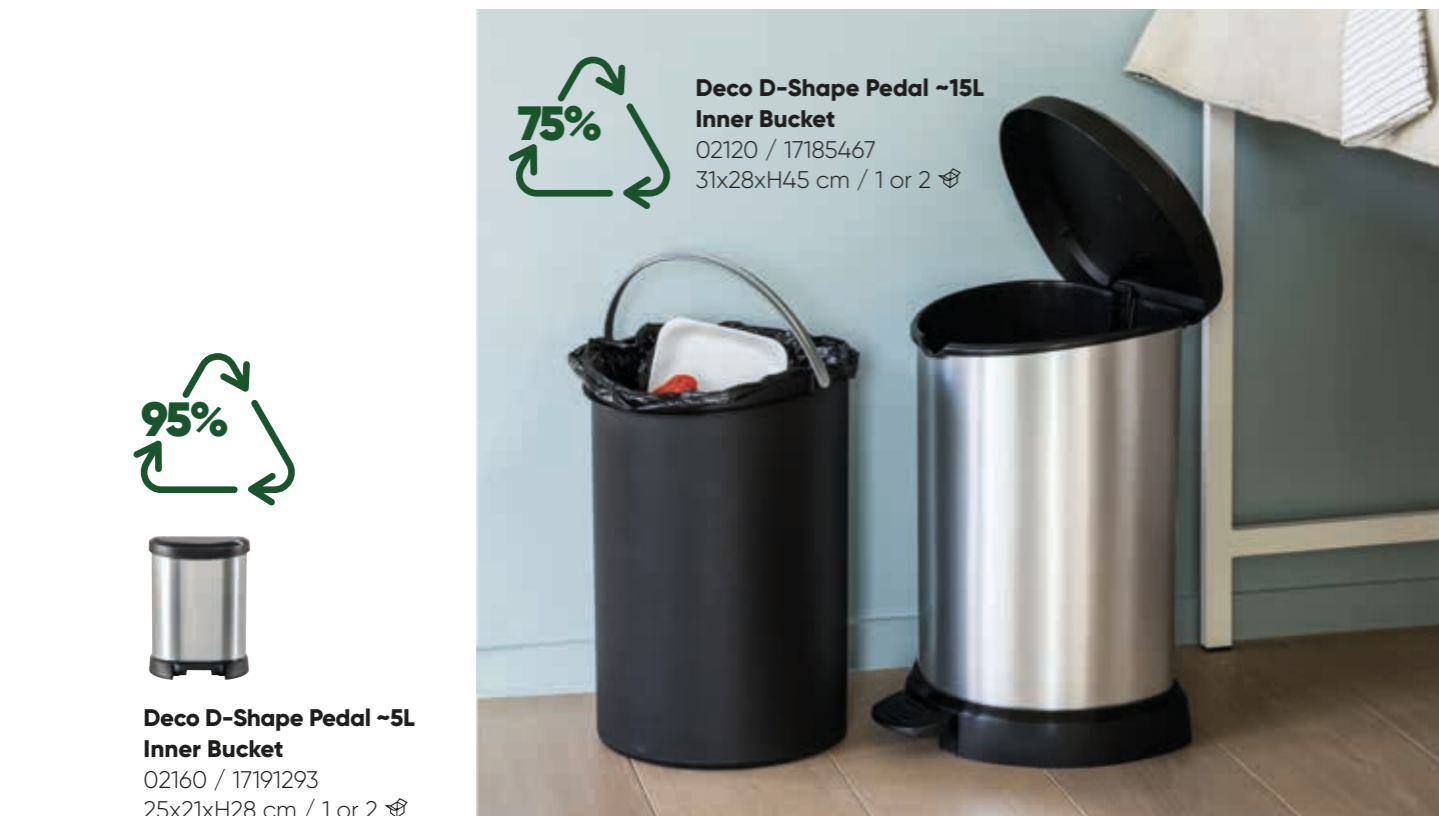

**Deco D-Shape Pedal ~15L
Inner Bucket**
02120 / 17185467
31x28xH45 cm / 1 or 2 ♻️

**Deco D-Shape Pedal ~5L
Inner Bucket**
02160 / 17191293
25x21xH28 cm / 1 or 2 ♻️