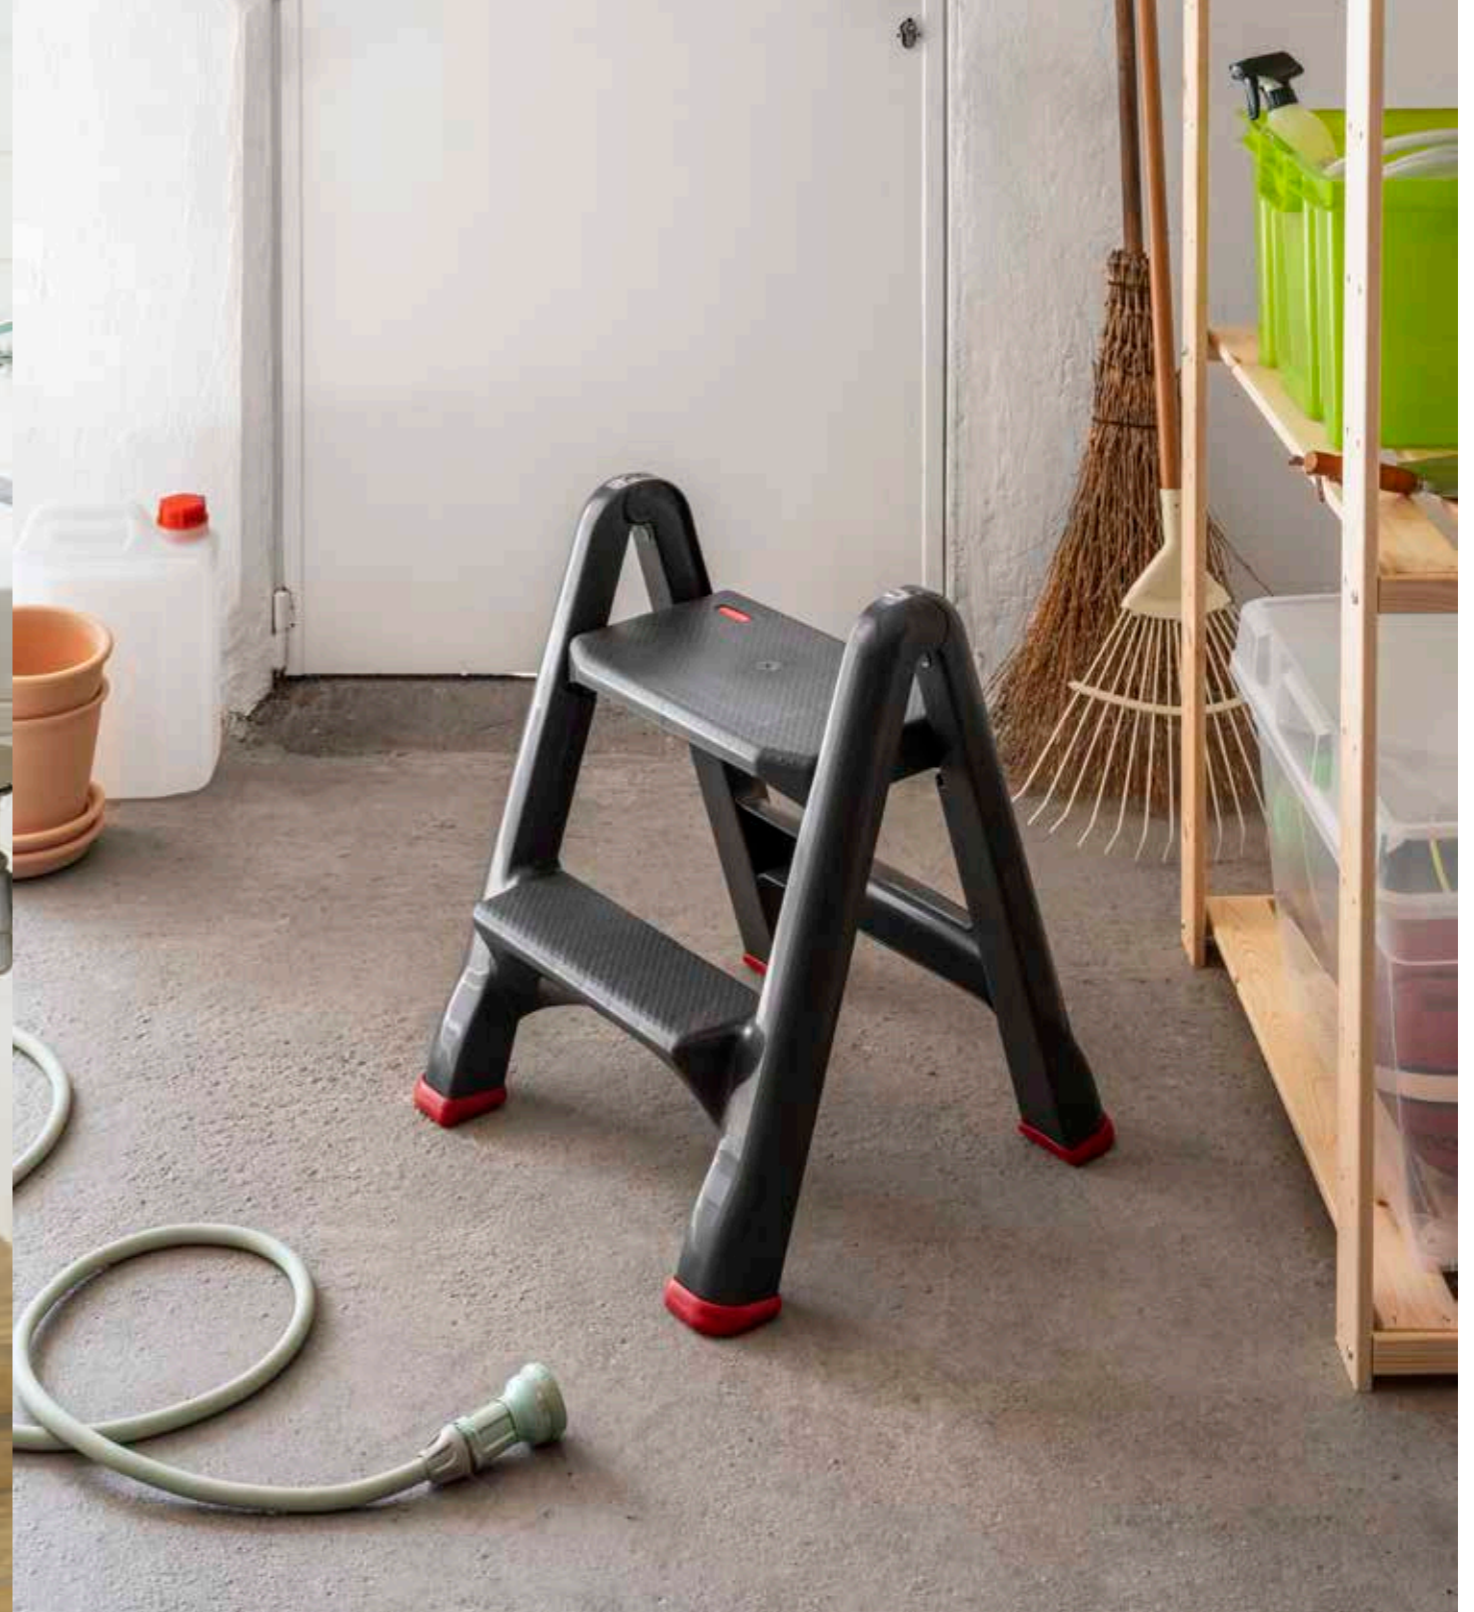

Folding Crate

Folding Crate ~34L
17183208
47x34xH24 cm / 10 ♂

Step Stool

Step Stool Basic
8905000 / 17208429
43x36xH24 cm / 4 ⚙️

■ white / light blue

■ light grey

One Step
17187928
43x33xH24 cm / 5 ⚙️

Two Step
17606120
53x48xH41 cm / 5 ⚙️