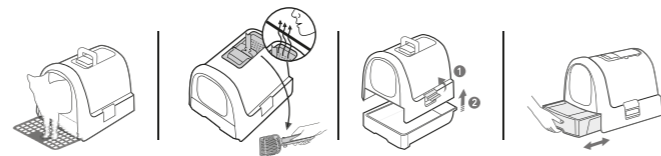

Rattan

Your pets deserve the very best.