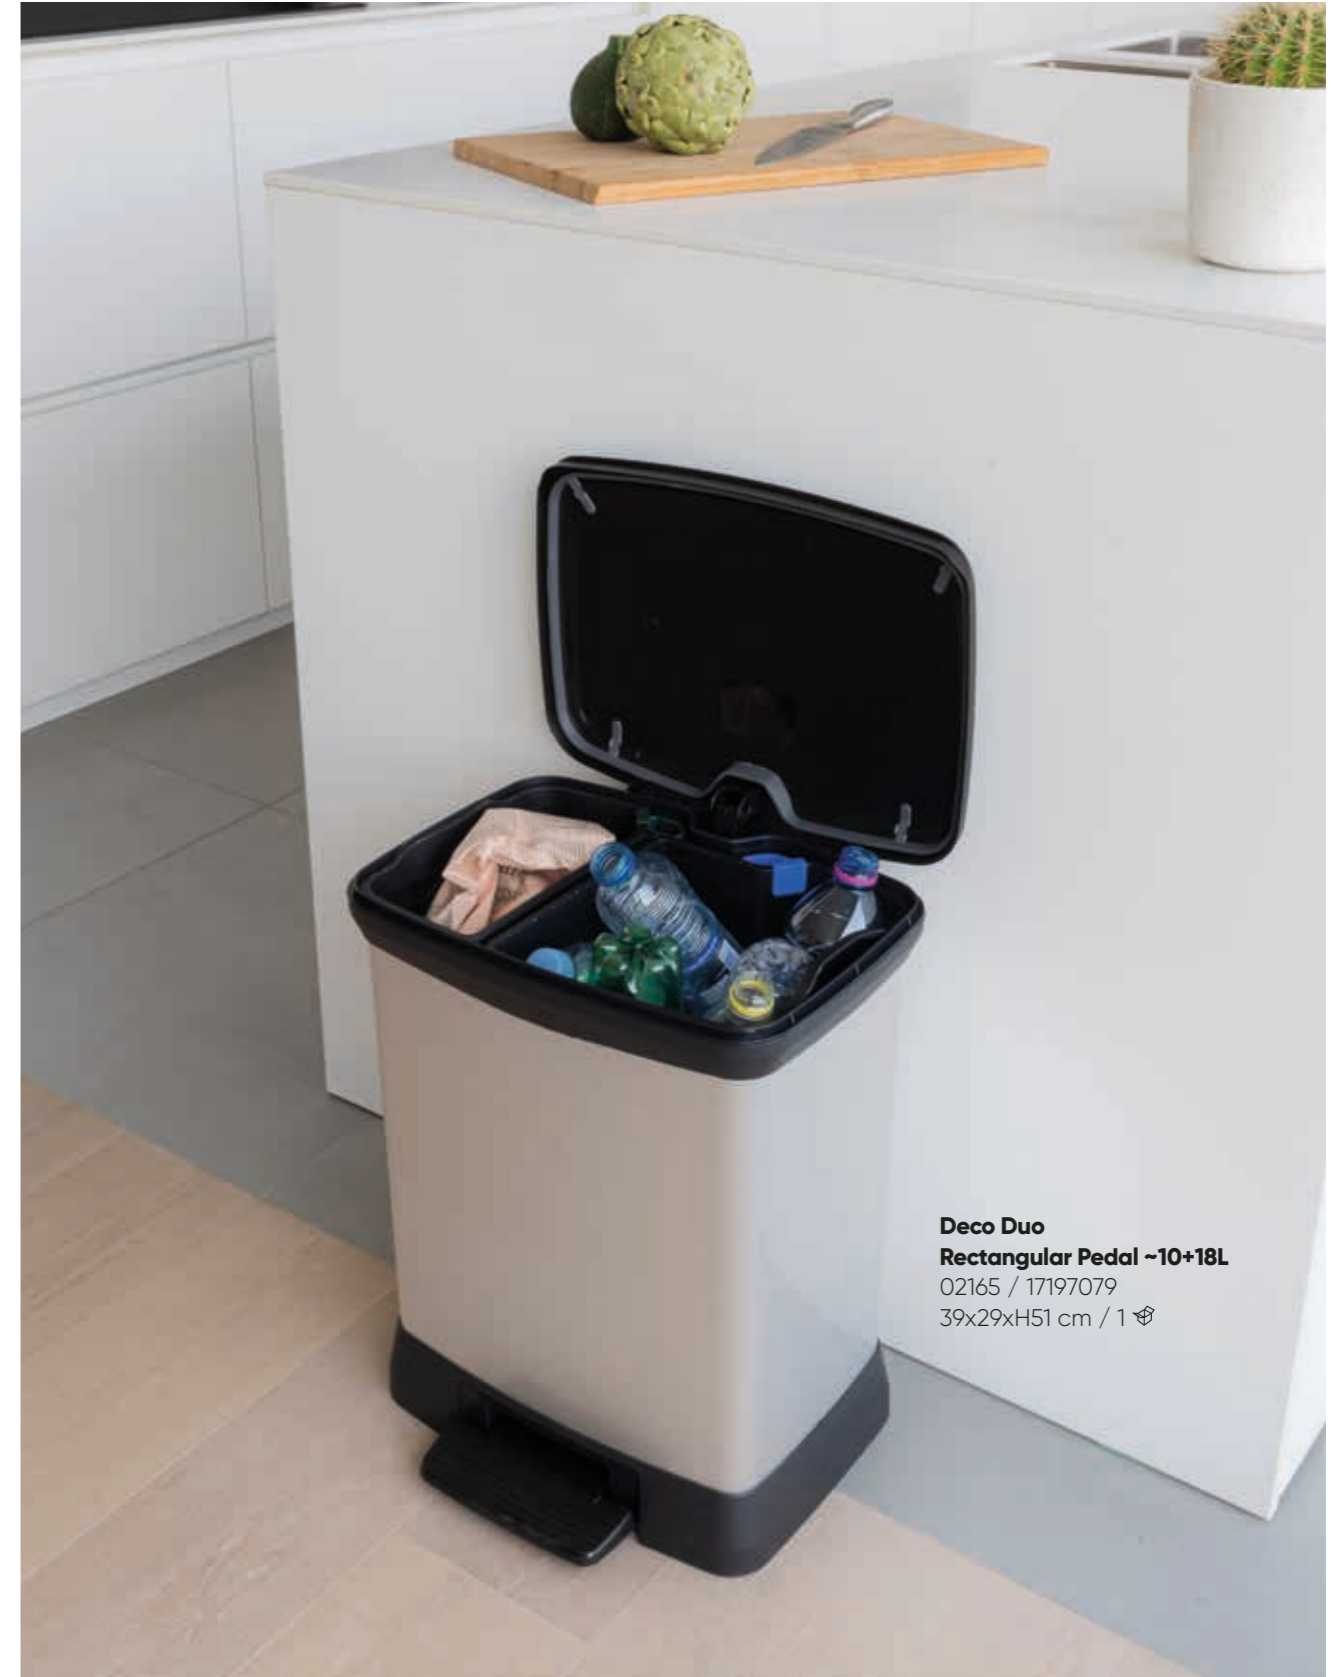

Deco Duo
Rectangular Pedal ~10+18L
02165 / 17197079
39x29xH51 cm / 1