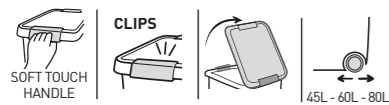

K Latch

10 YEAR GUARANTEE

Moover