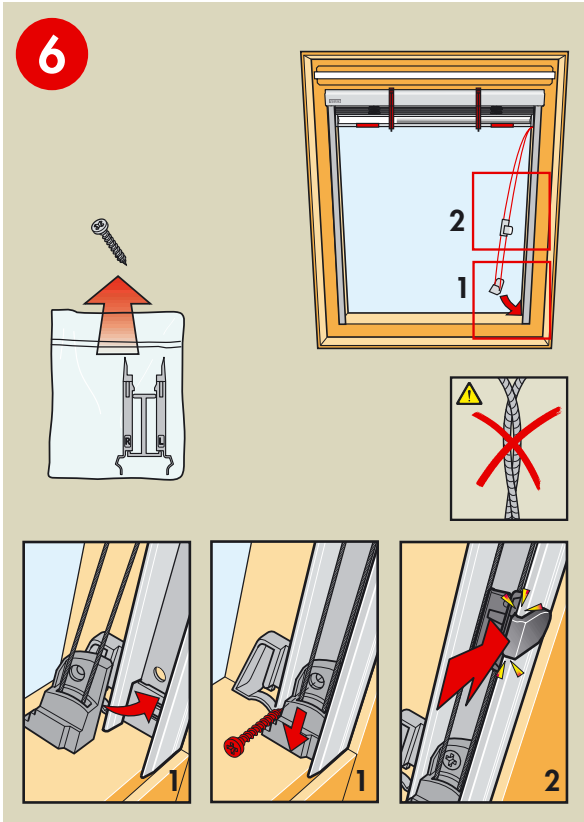

SLO: VELUX Slovenija d.o.o.
☎ 01 721 68 00

USA: VELUX America Inc.
☎ 1-800-88-VELUX

YU: VELUX Jugoslavija d.o.o.
☎ 11 367 0468

www.VELUX.com

Installation instructions for PAL. Order no. VAS 451235-0103

©2003 VELUX Group
©VELUX and the red VELUX logo are registered trademarks used under licence by the VELUX Group