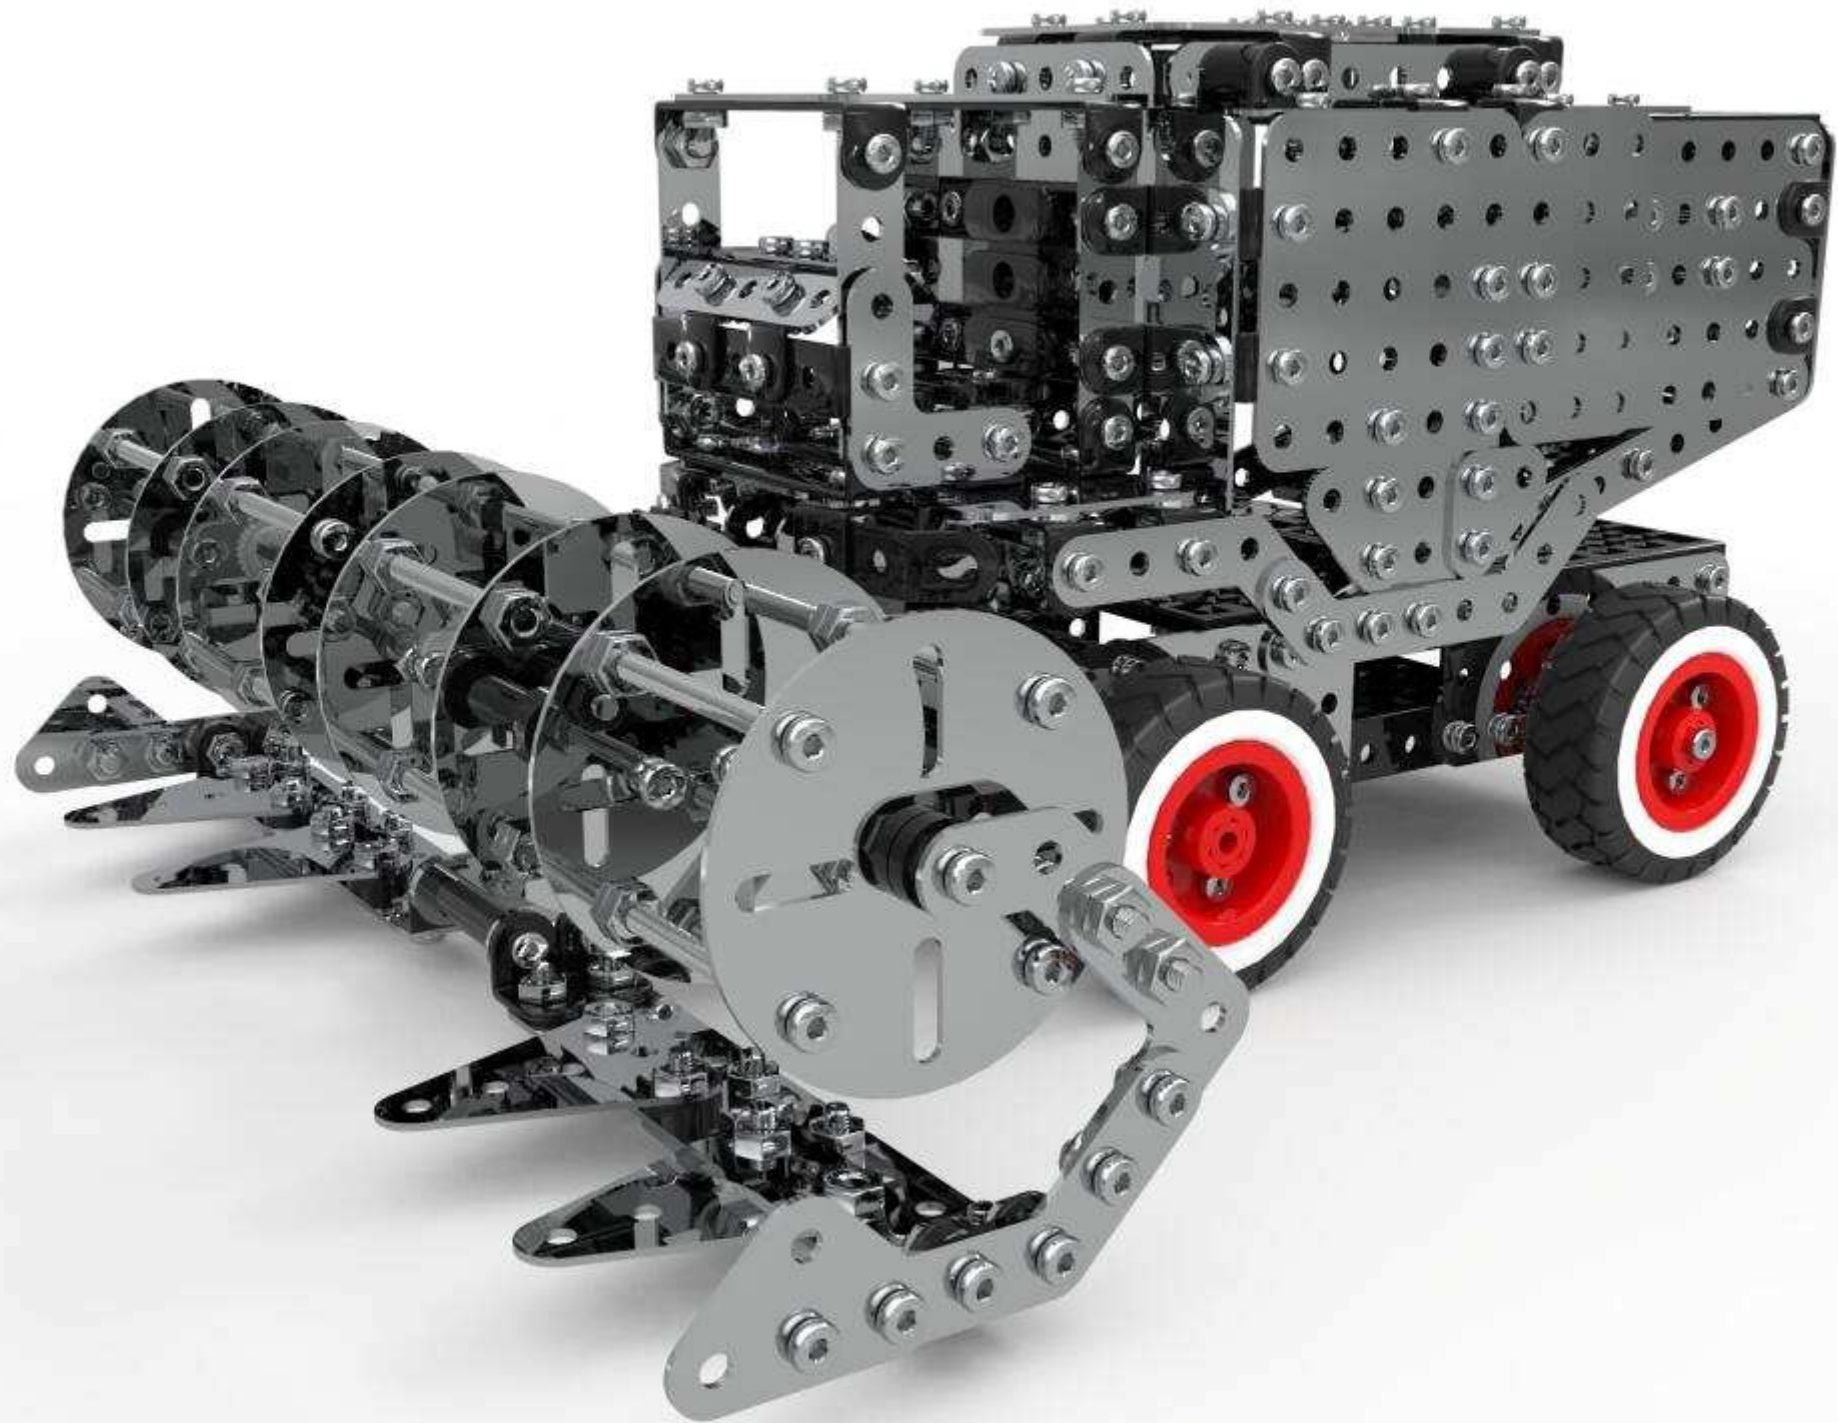

SW-002
158PCS

AGE: 8+

SW

HARVESTER

BARLEY BREAKER

BARLEY BREAKER

JURASSIC WORLD

Dinosaur