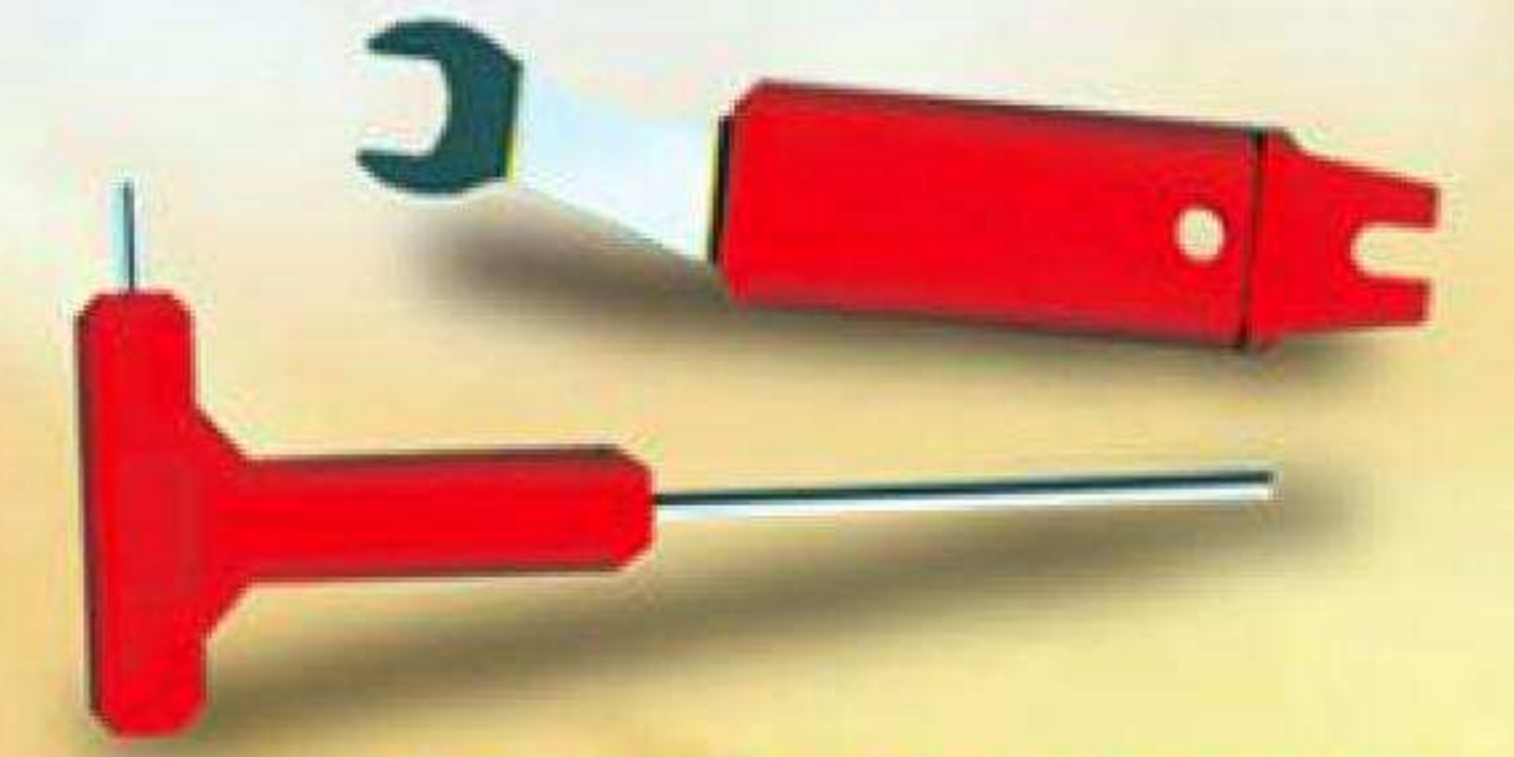

STEEL WORLD

TOOLS INCLUDED

**NEW ITEMS
WILL BE LAUNCHED
EVERY MONTH**