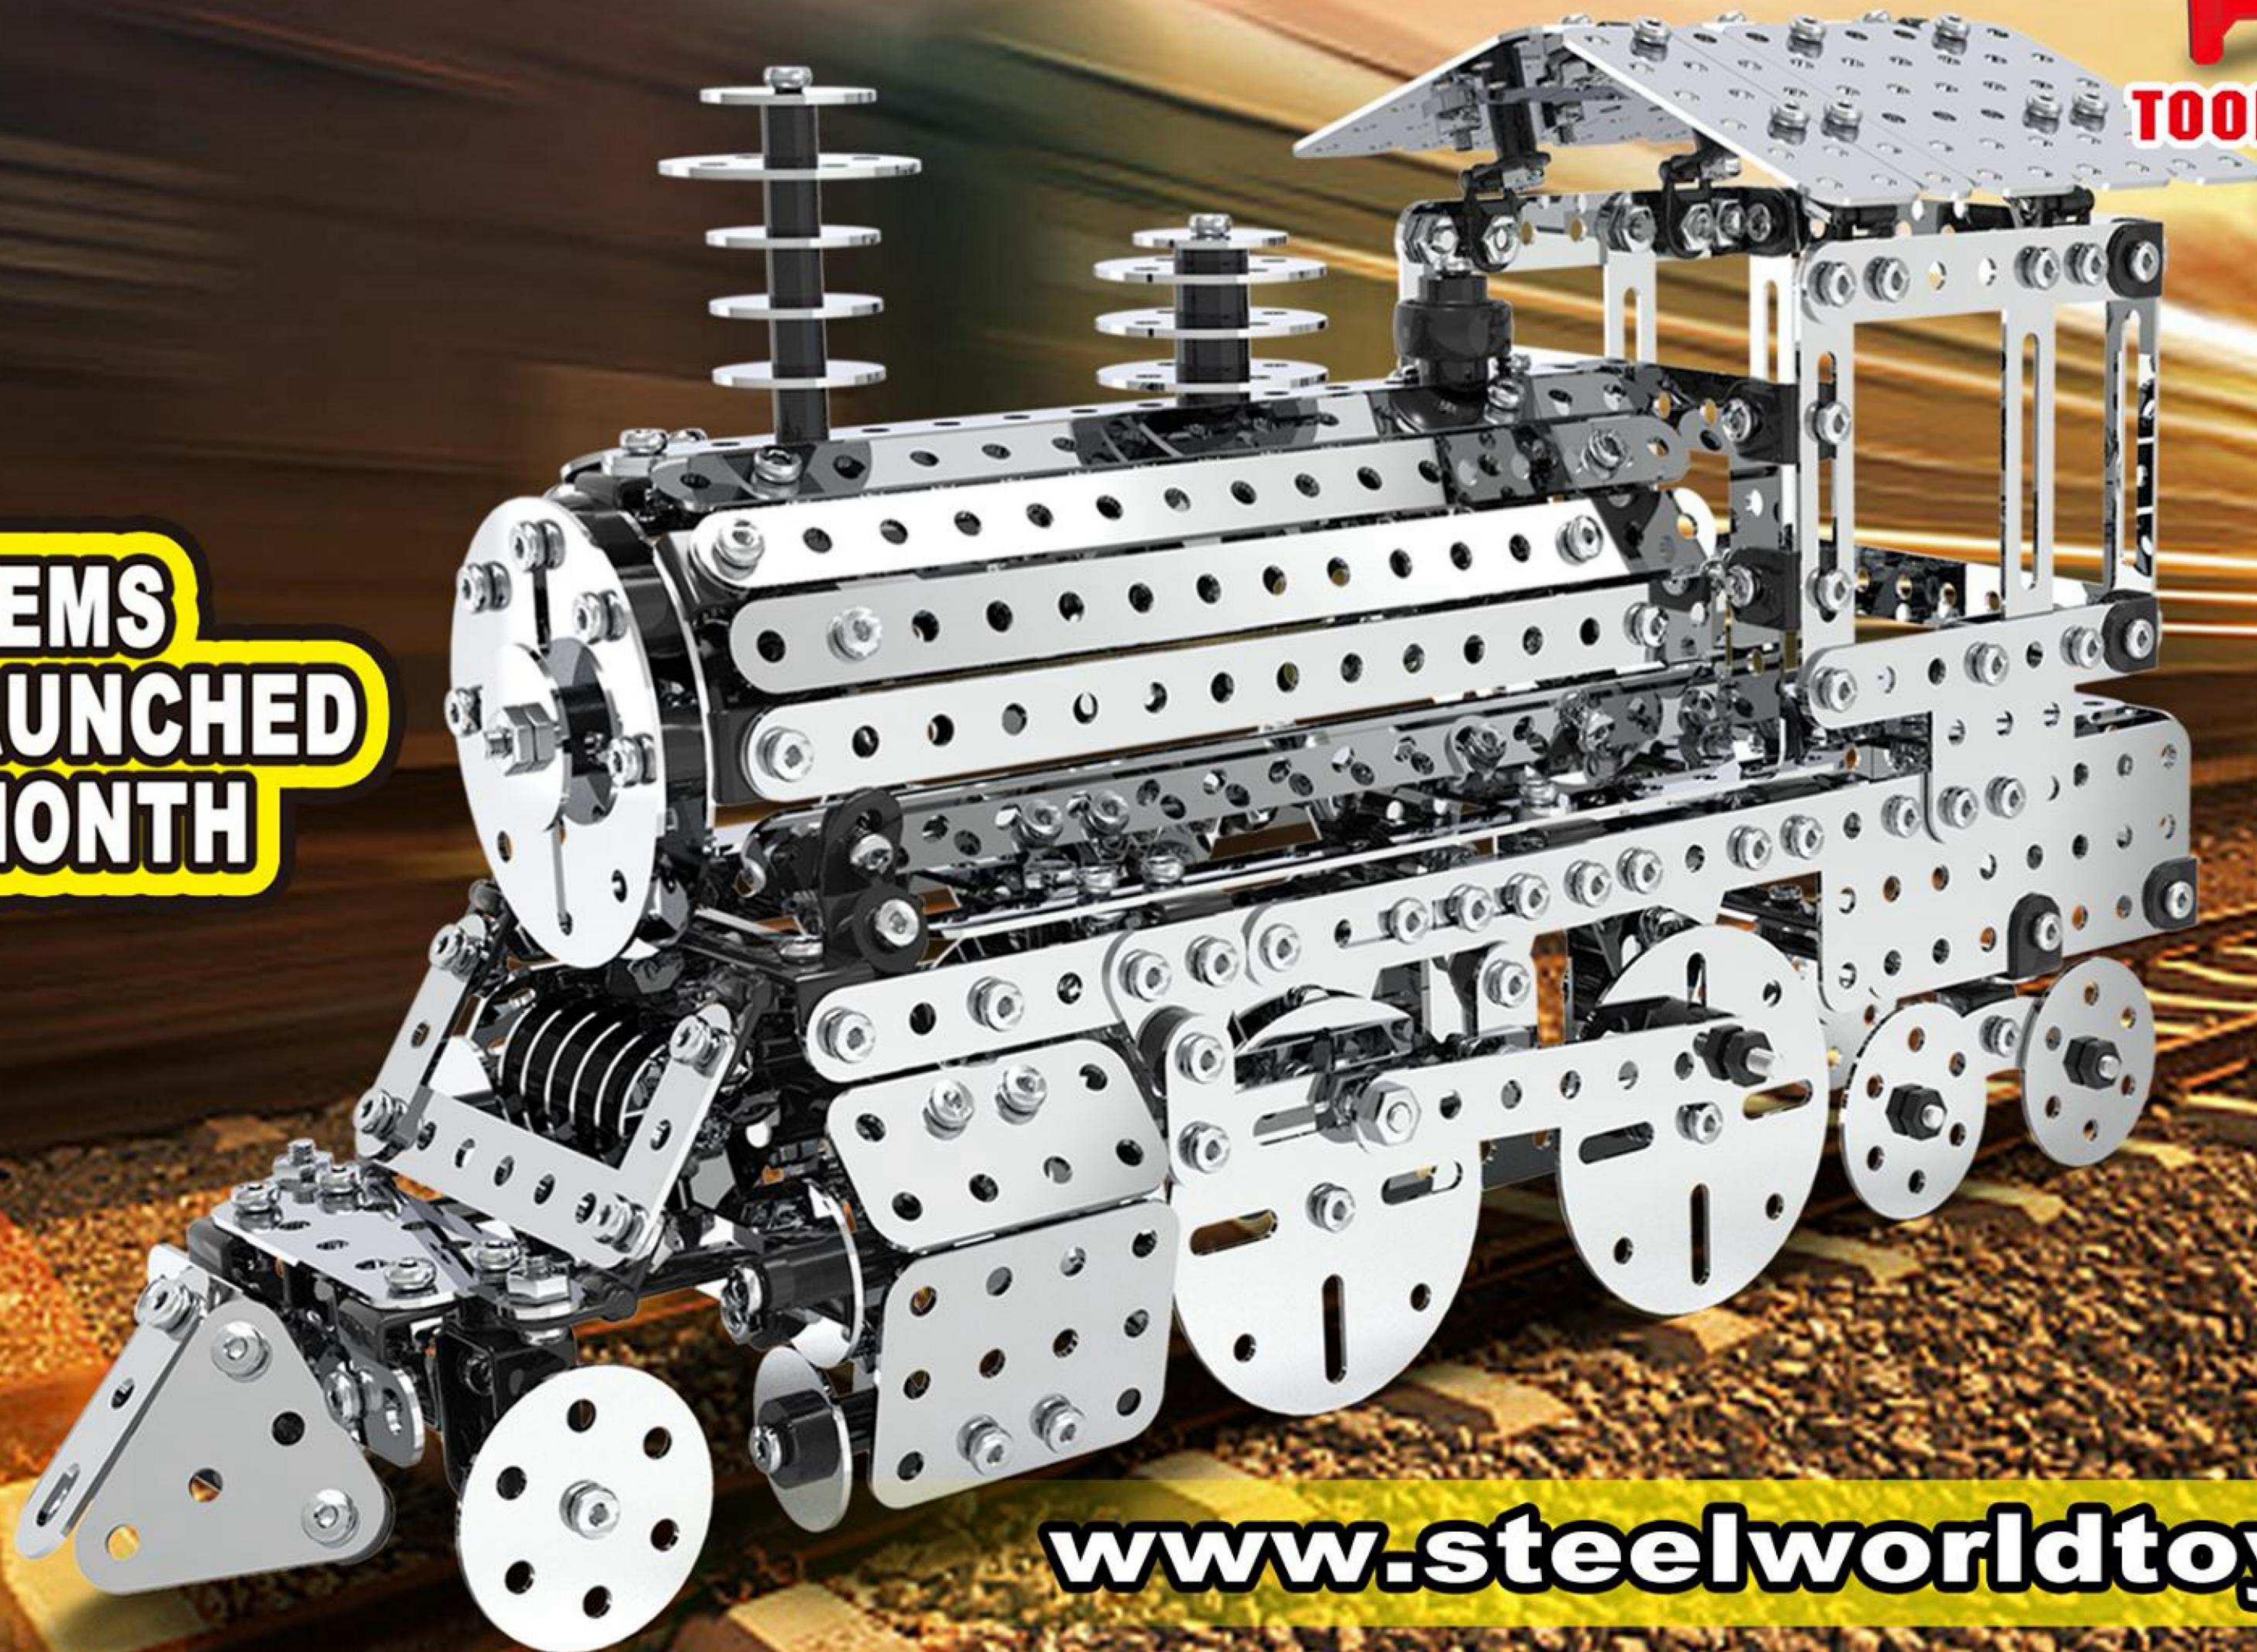

TOOLS INCLUDED

**NEW ITEMS
WILL BE LAUNCHED
EVERY MONTH**