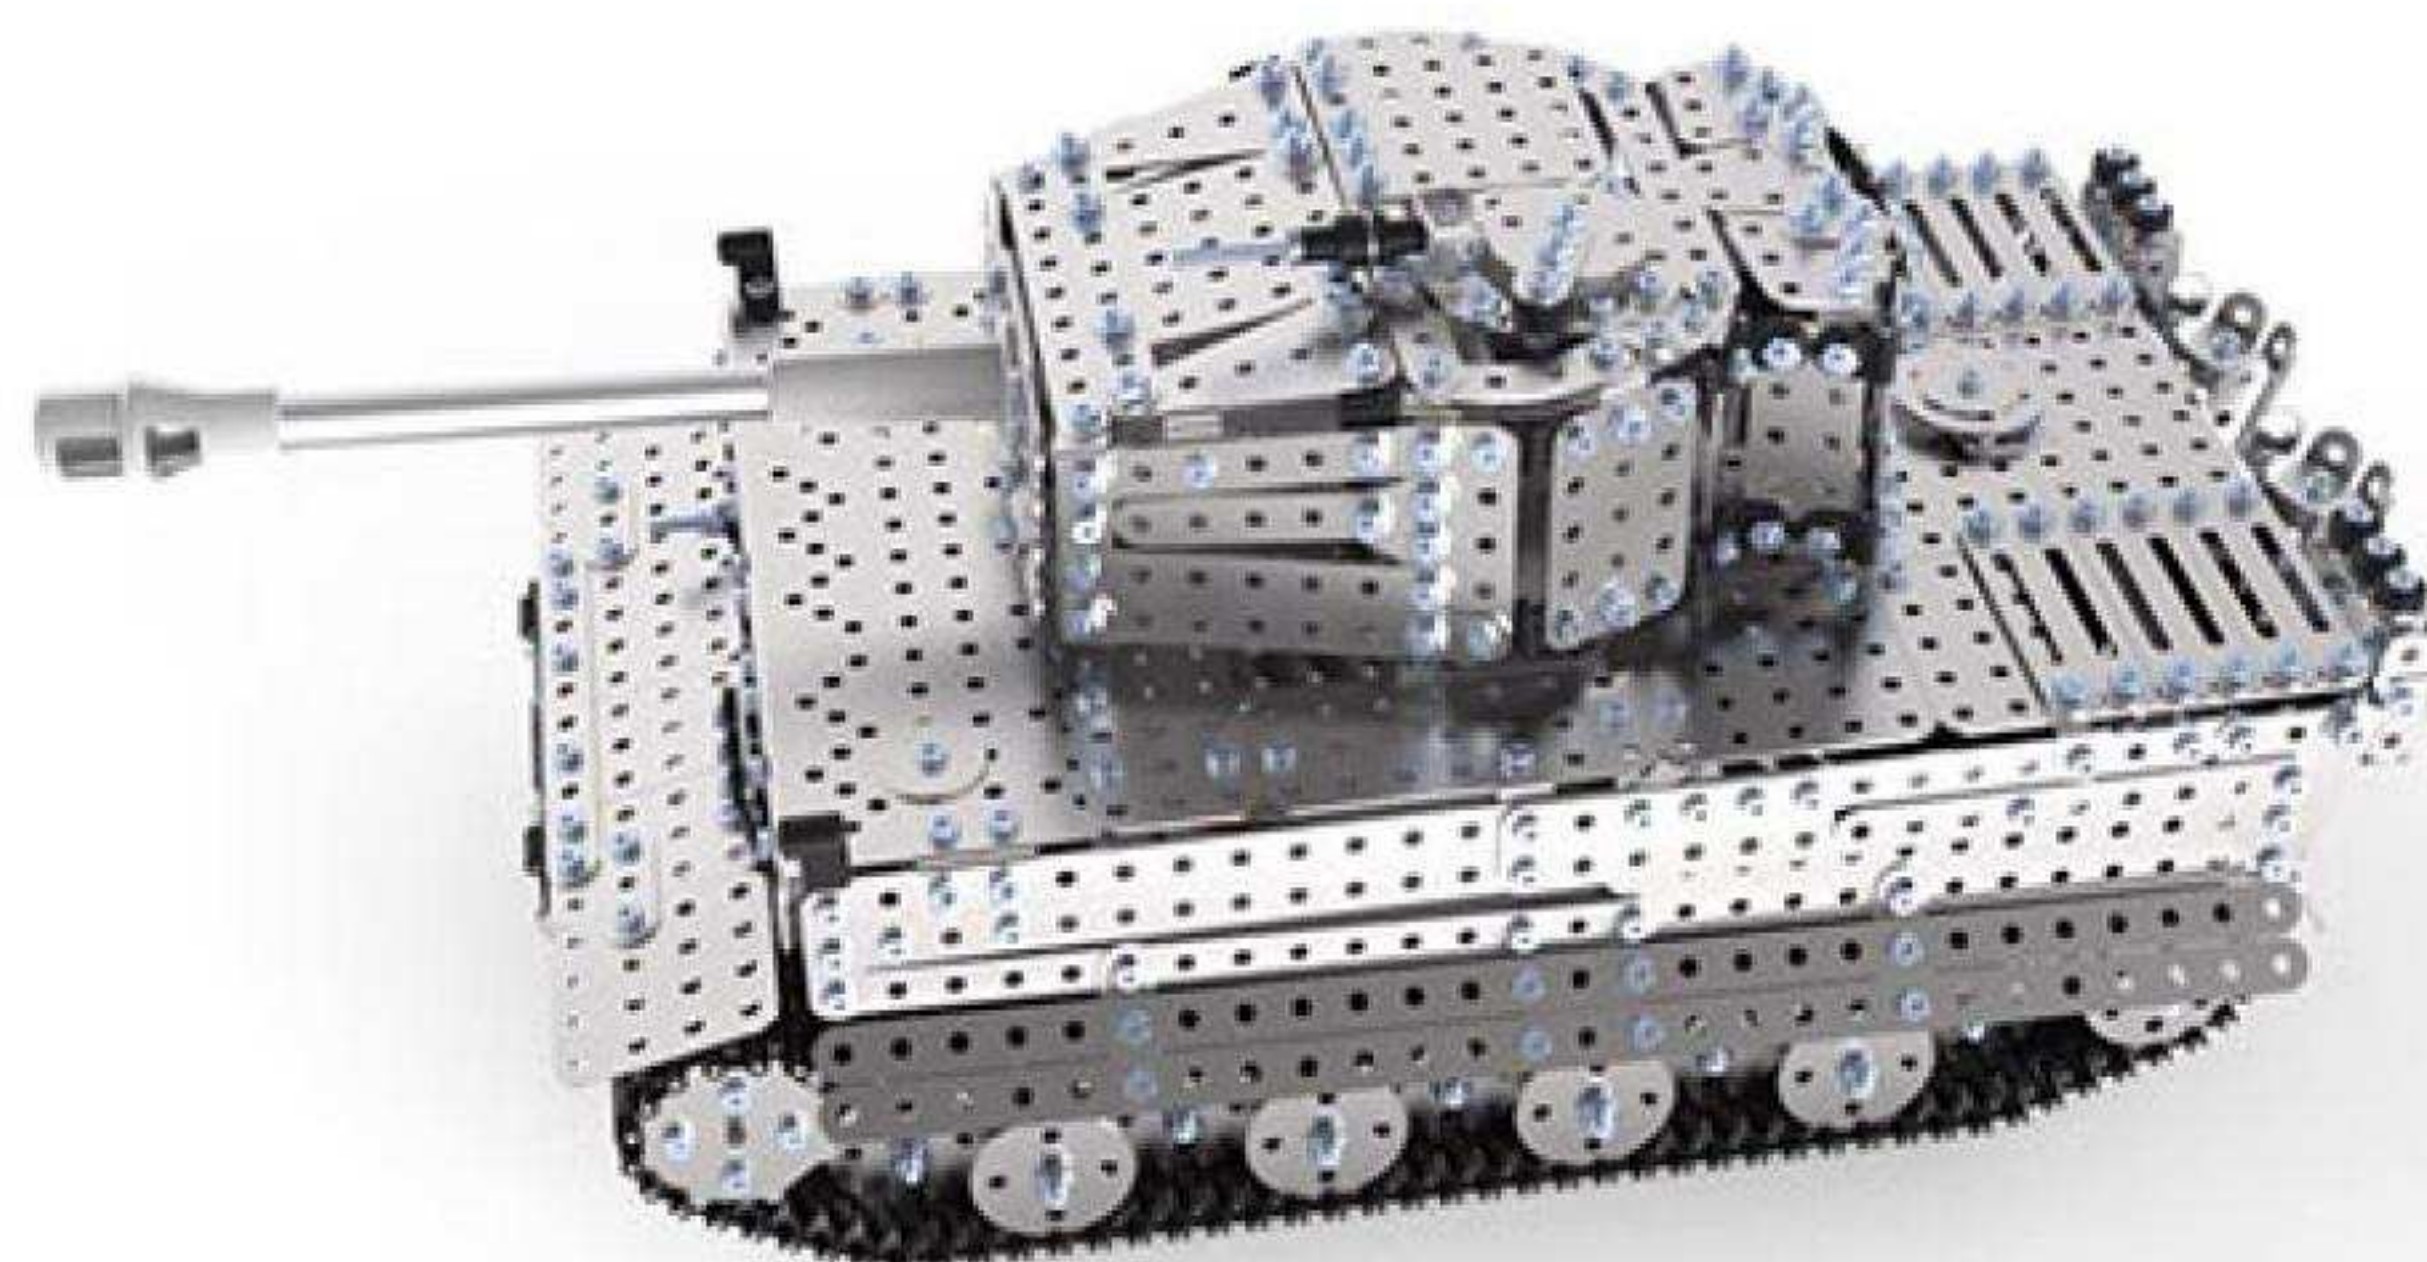

STEEL WORLD

REMOTE CONTROL
SERIES

STEEL ART

1100+PCS

REMOTE CONTROL ROBOT

- ALLOY MATERIAL
- MACHINERY
- CRASH AND FALL

**AGES
8+**

BARLEY BREAKER

HARVESTER

JURASSIC WORLD

Dinosaur

STAINLESS STEEL

UNIQUE SHAPE,
COUNTERFEIT WILL BE SUED

ECO-FRIENDLY MATERIAL,
MEET EUROPEAN STANDARDS

159 pcs

STEEL WORLD