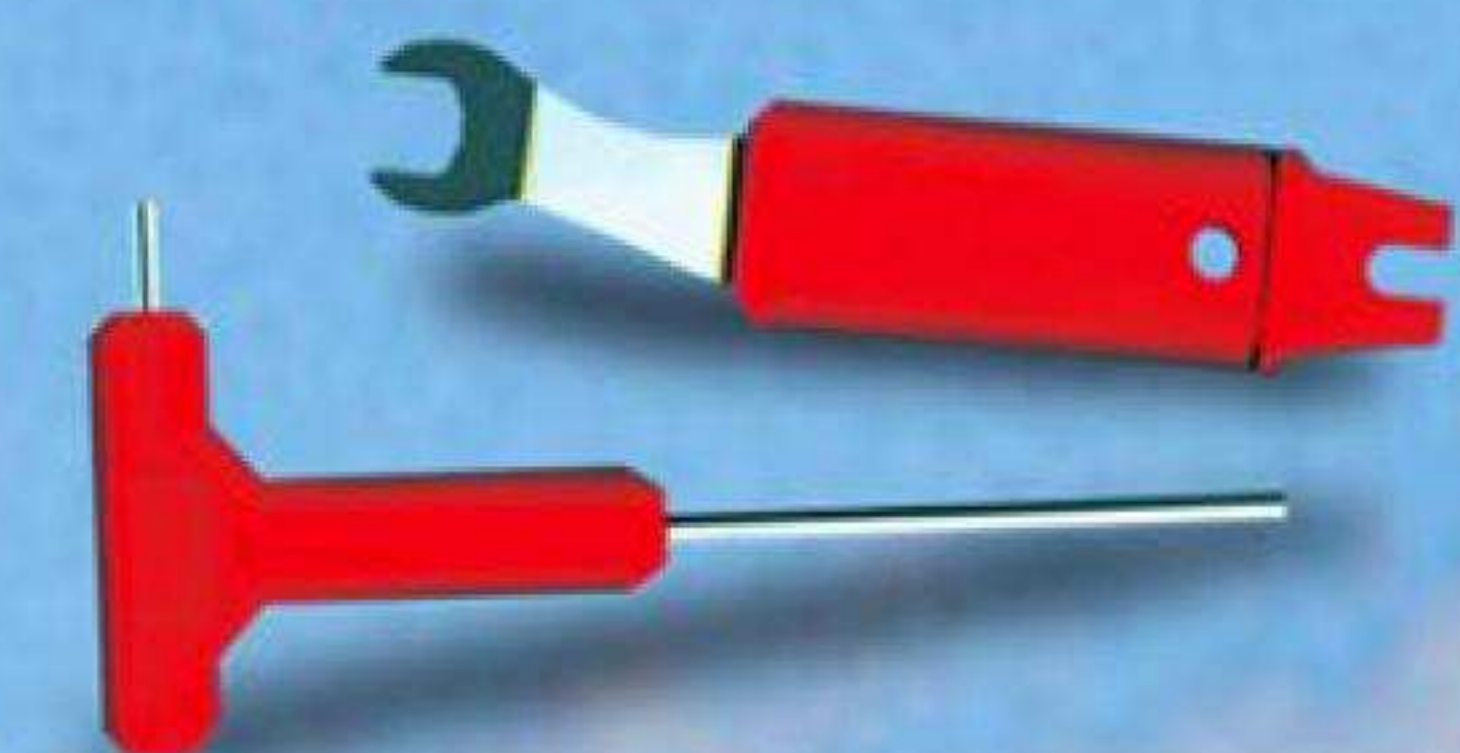

STEEL WORLD

TOOLS INCLUDED

**NEW ITEMS
WILL BE LAUNCHED
EVERY MONTH**