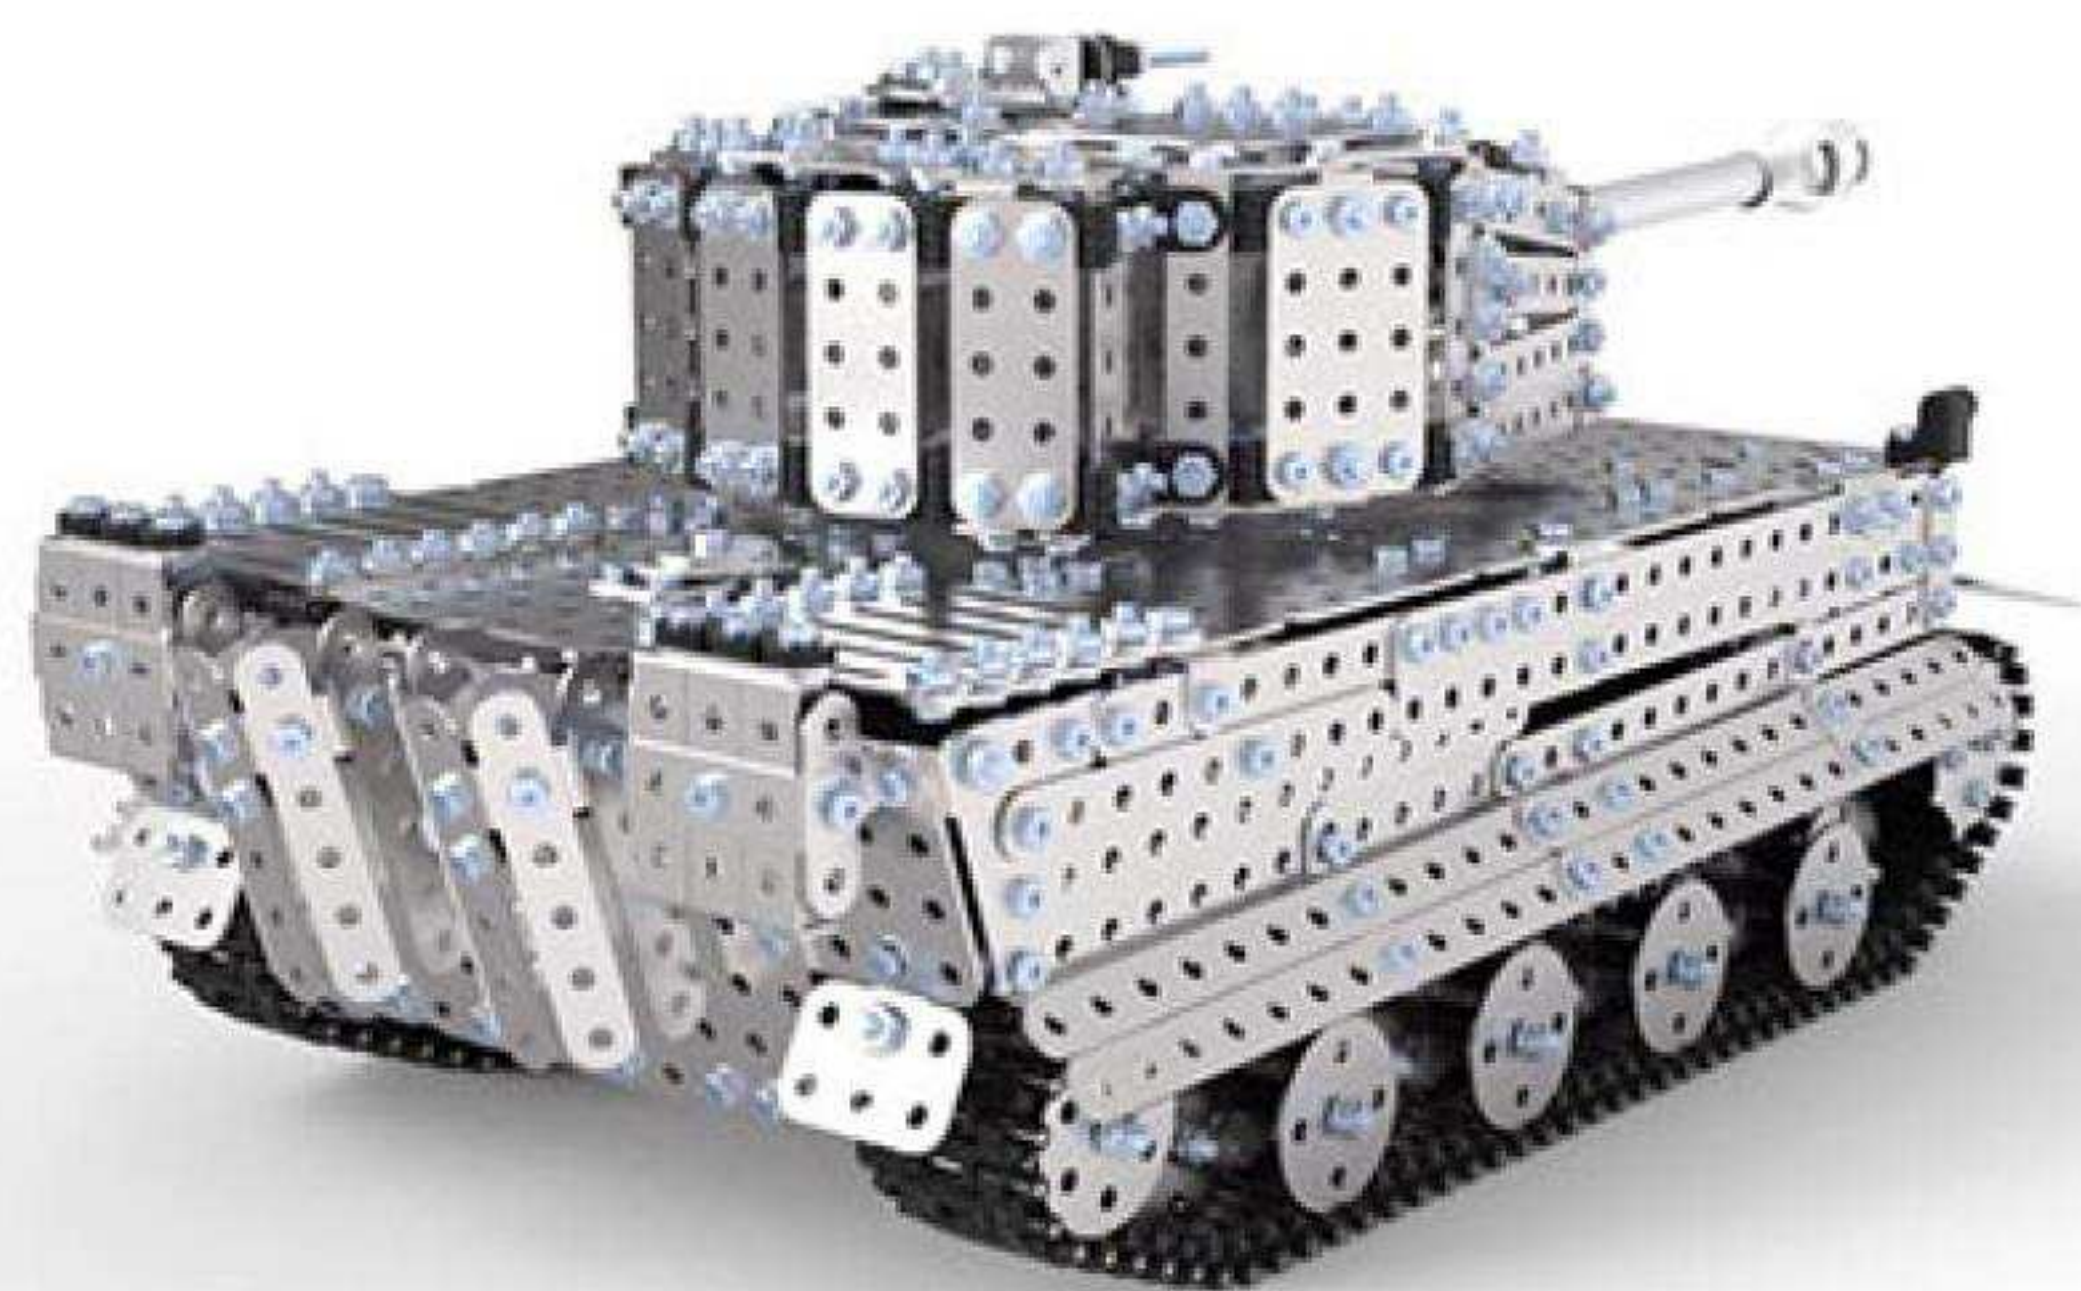

STEEL WORLD

REMOTE CONTROL
SERIES

STEEL ART

1100+PCS

REMOTE CONTROL ROBOT

- ALLOY MATERIAL
- MACHINERY
- CRASH AND FALL

**AGES
8+**

BARLEY BREAKER