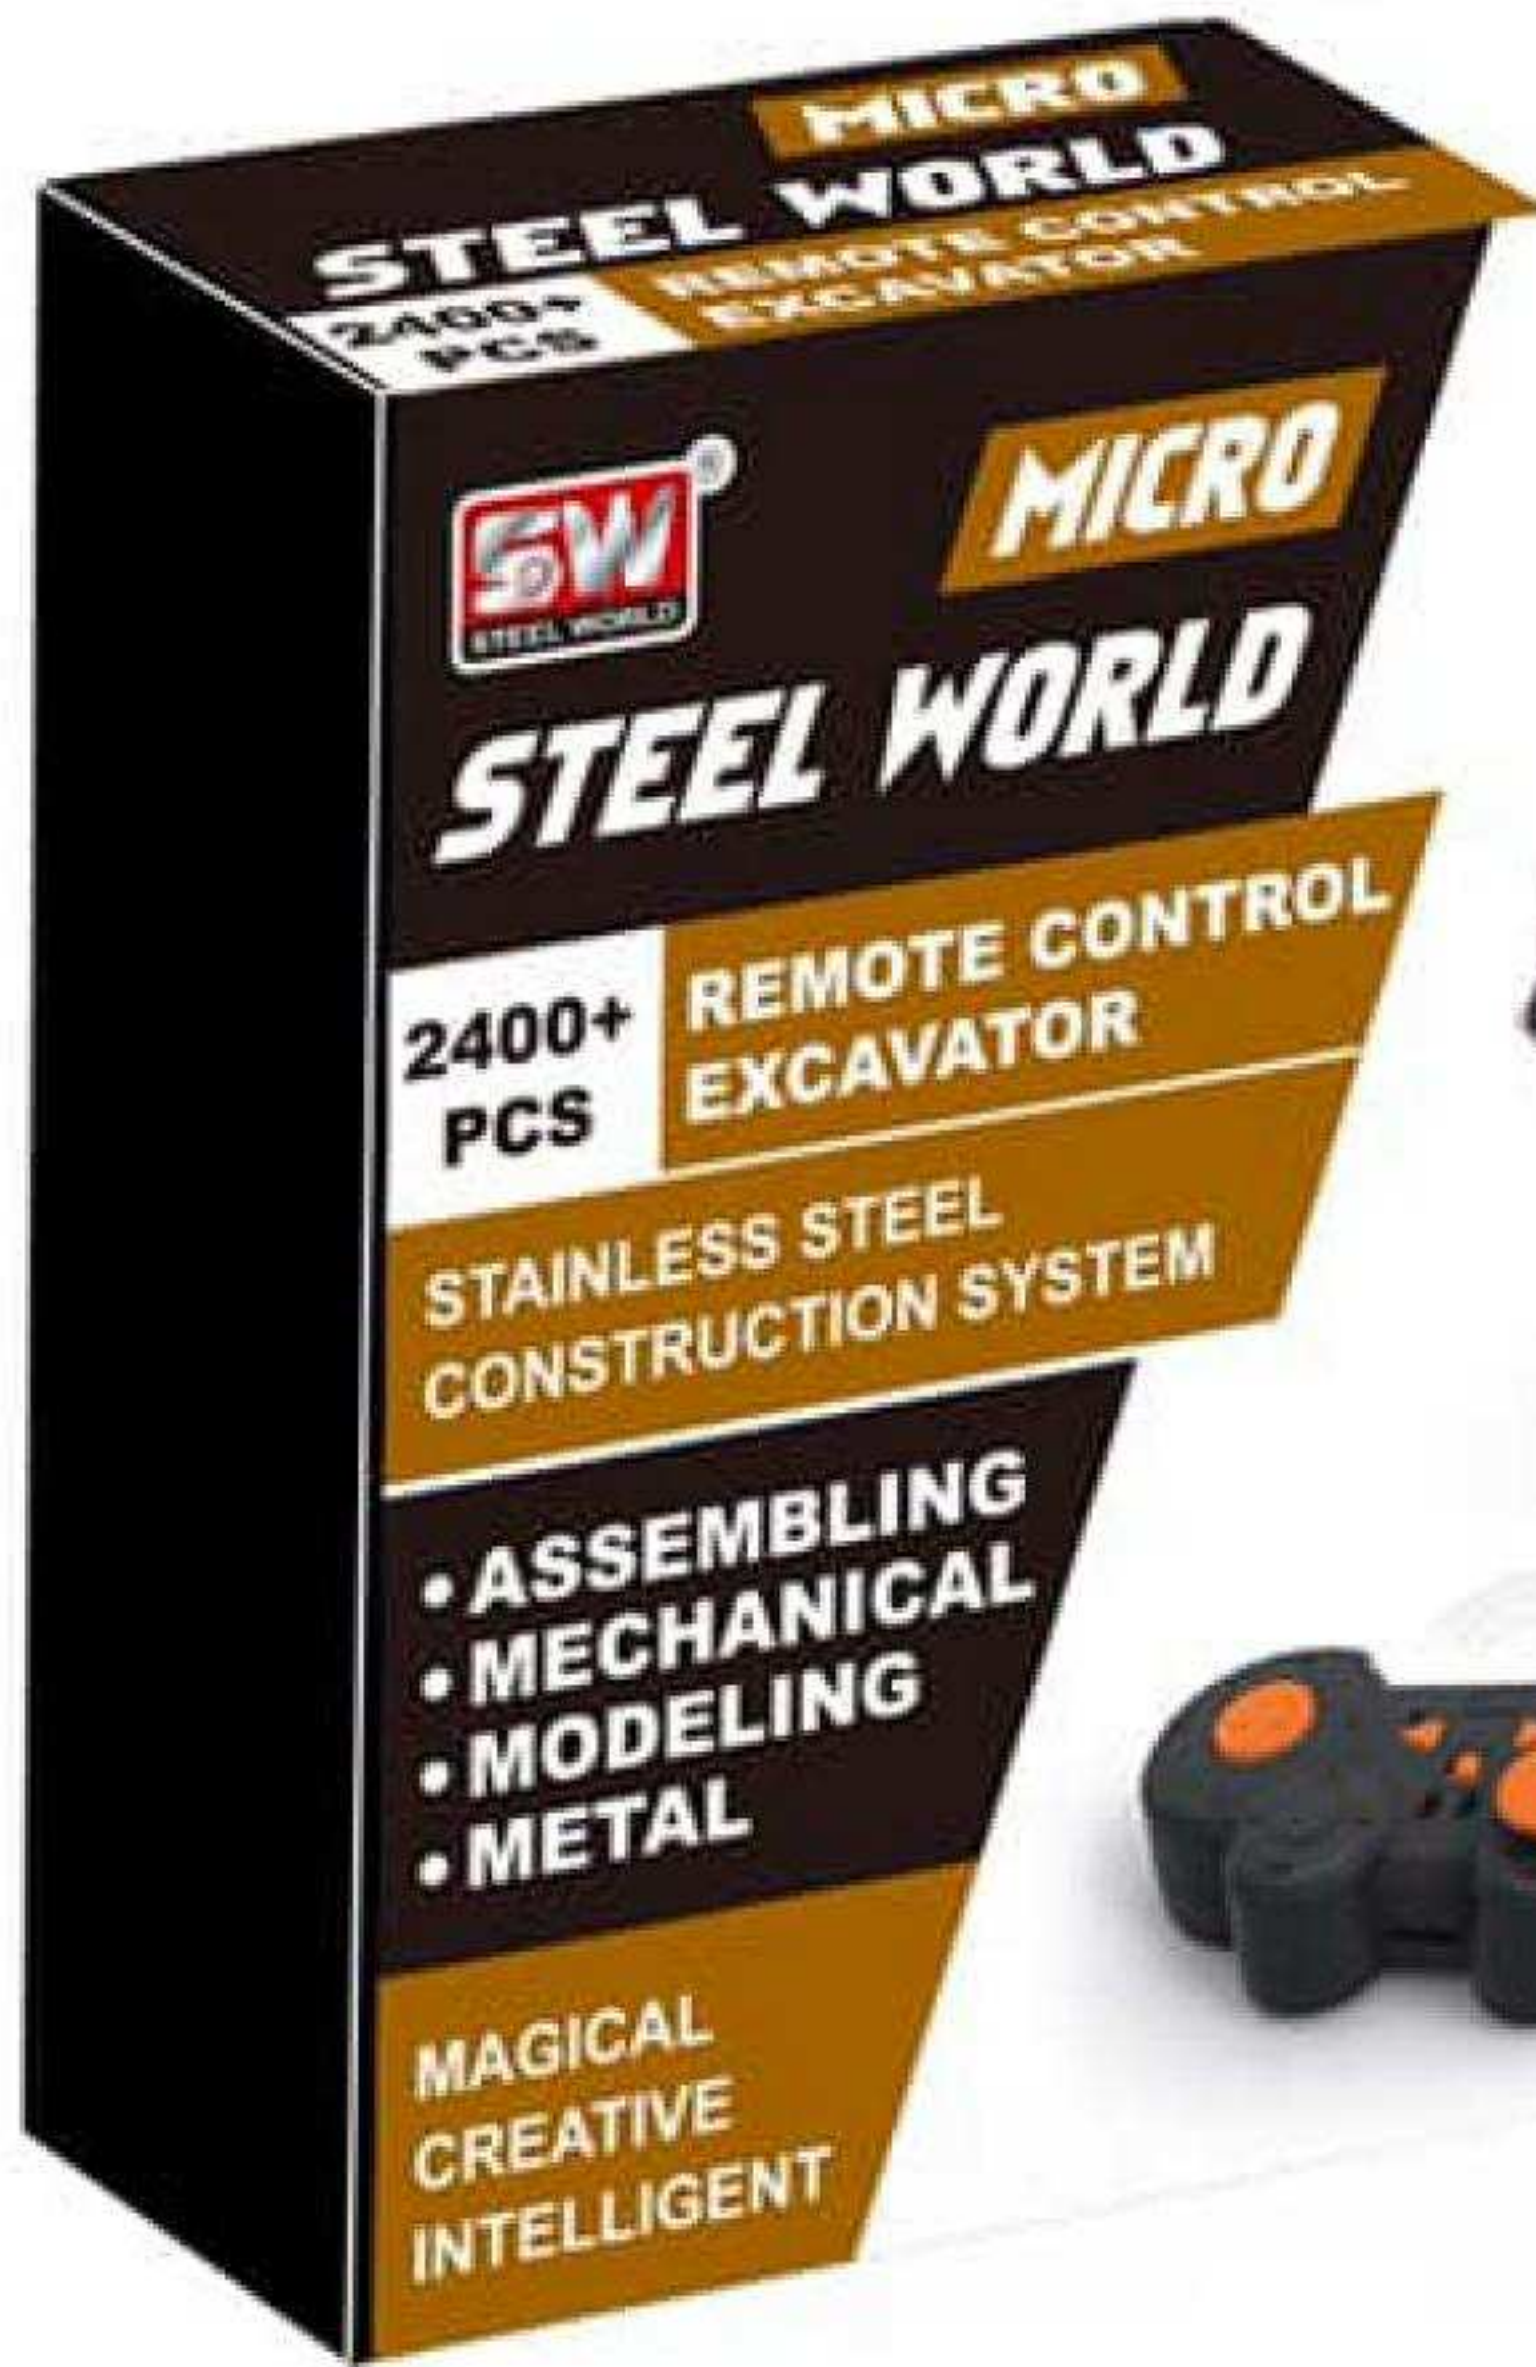

MIRCO

STAINLESS STEEL CONSTRUCTION SYSTEM

SW-075

MANY MORE BUILDS

MODELS
4
MOTORCYCLE

AGES 8+

STEEL WORLD

MIRCO