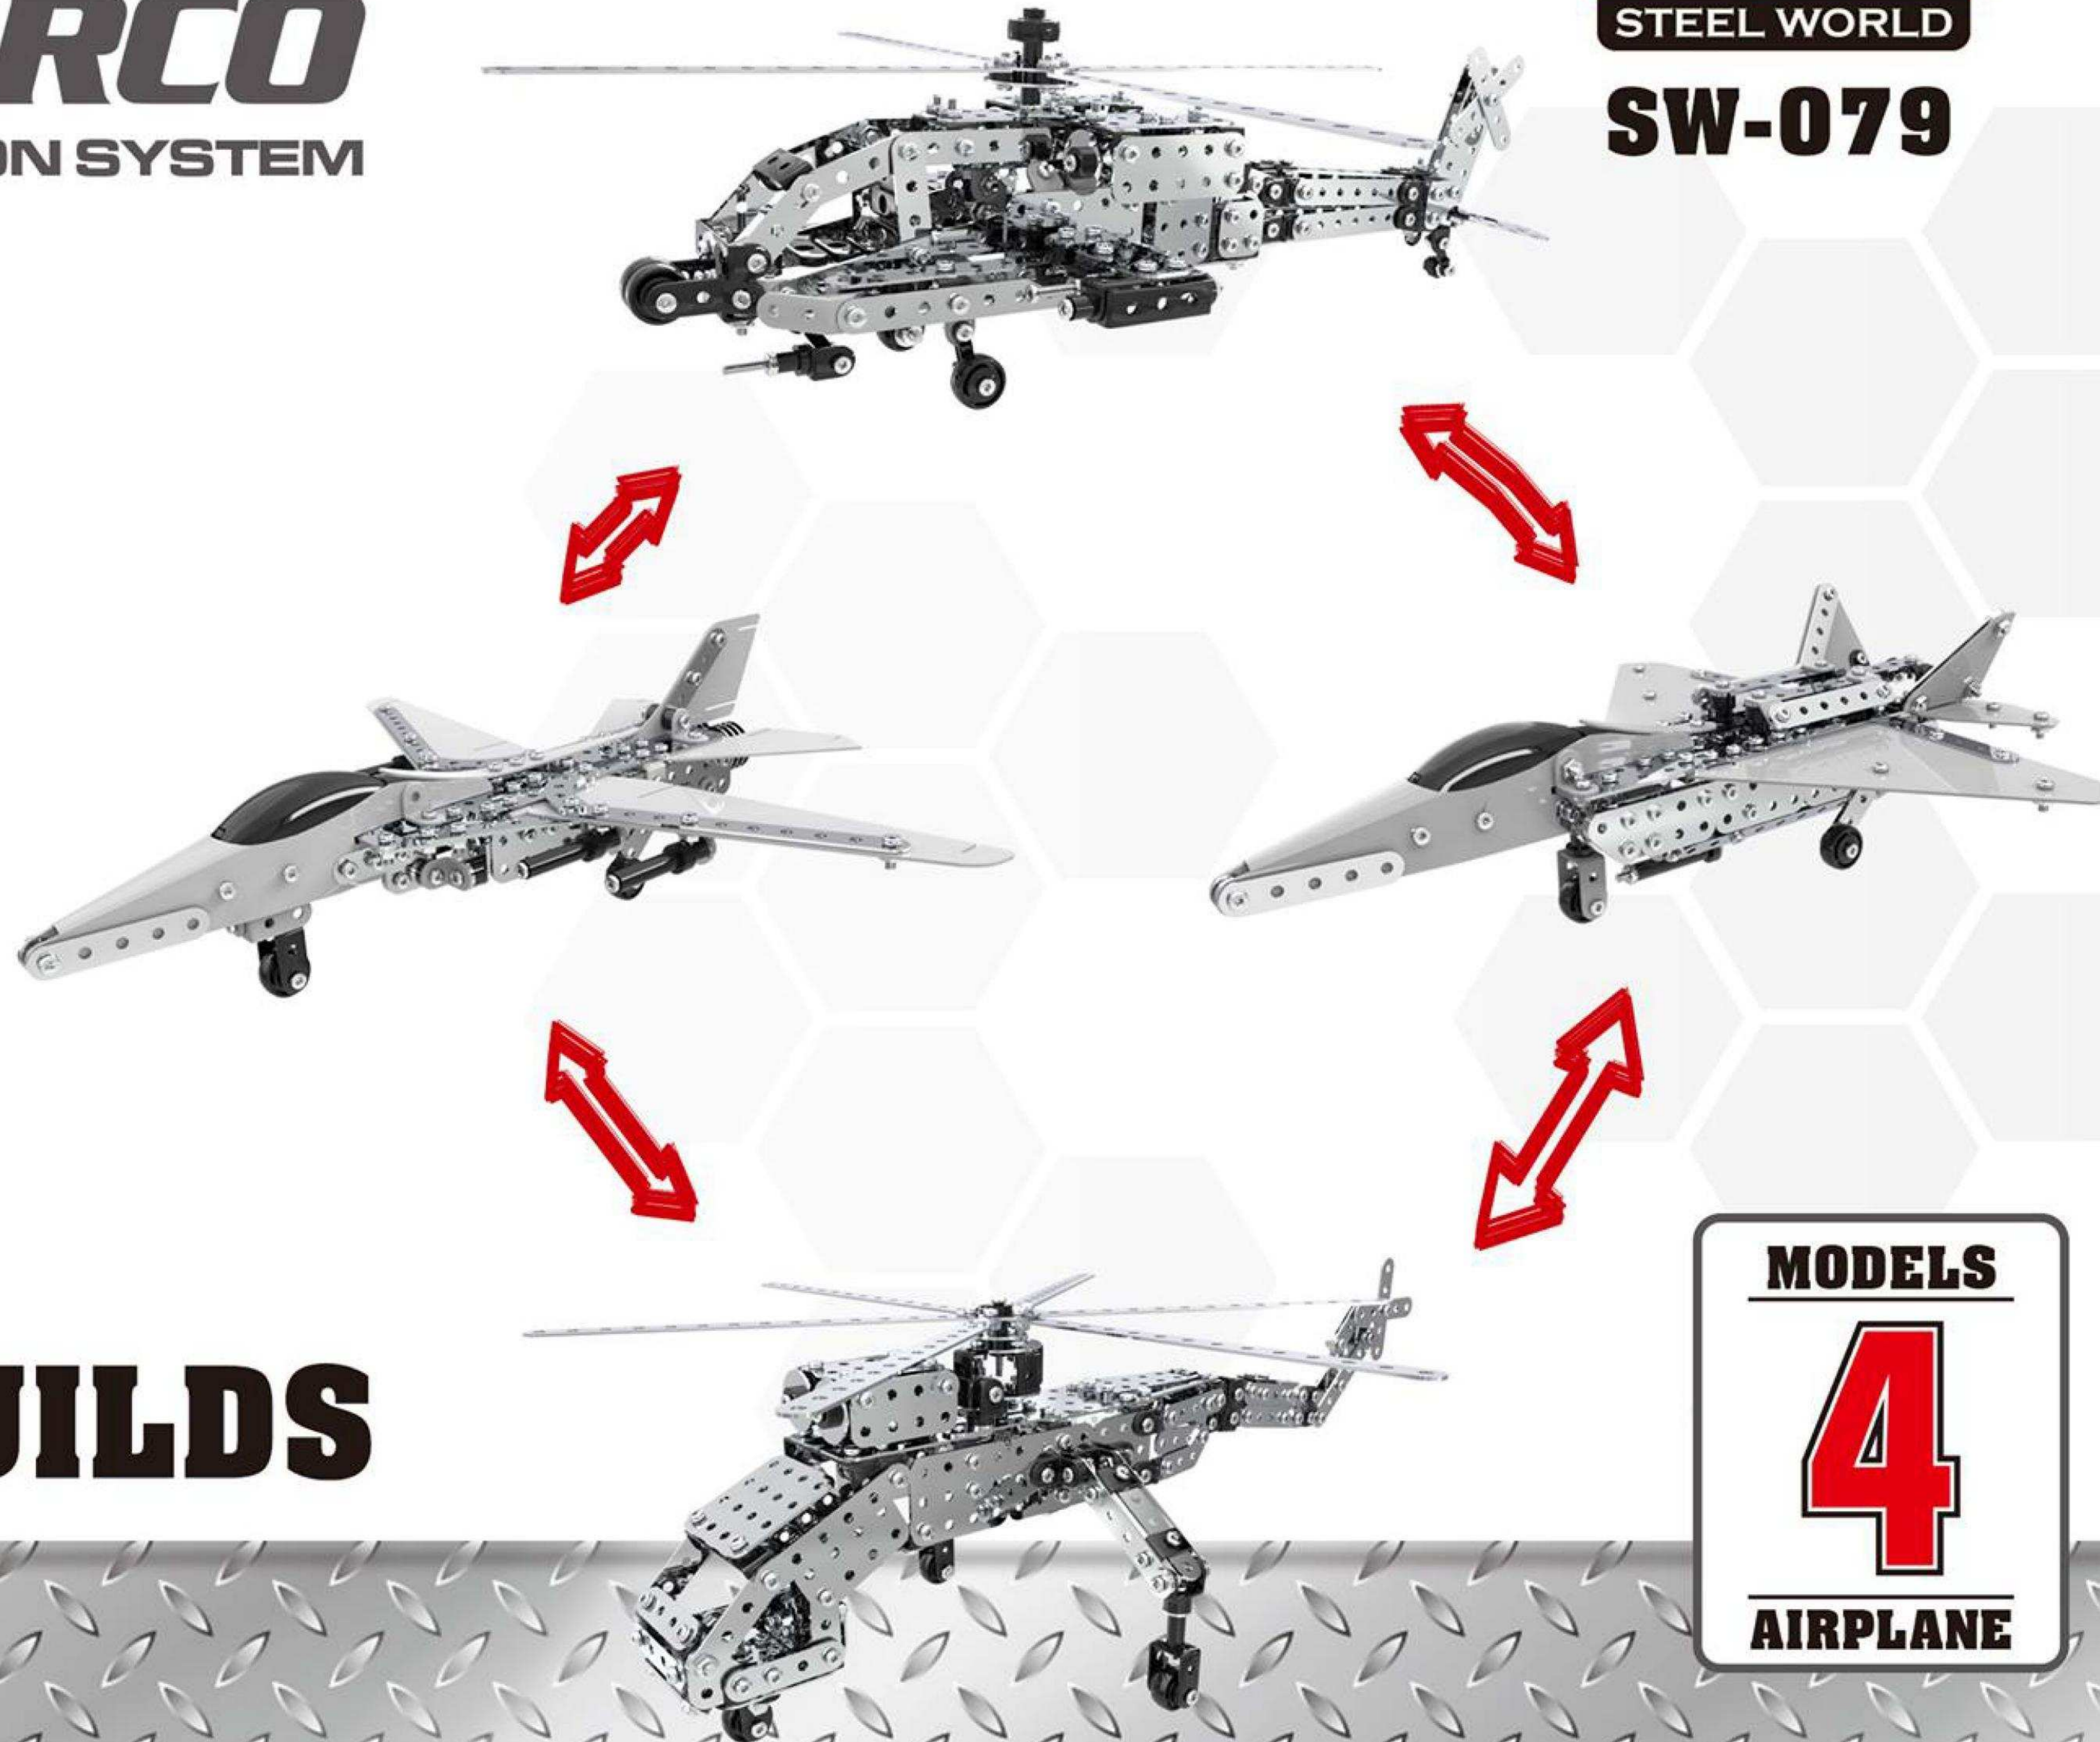

MANY MORE BUILDS