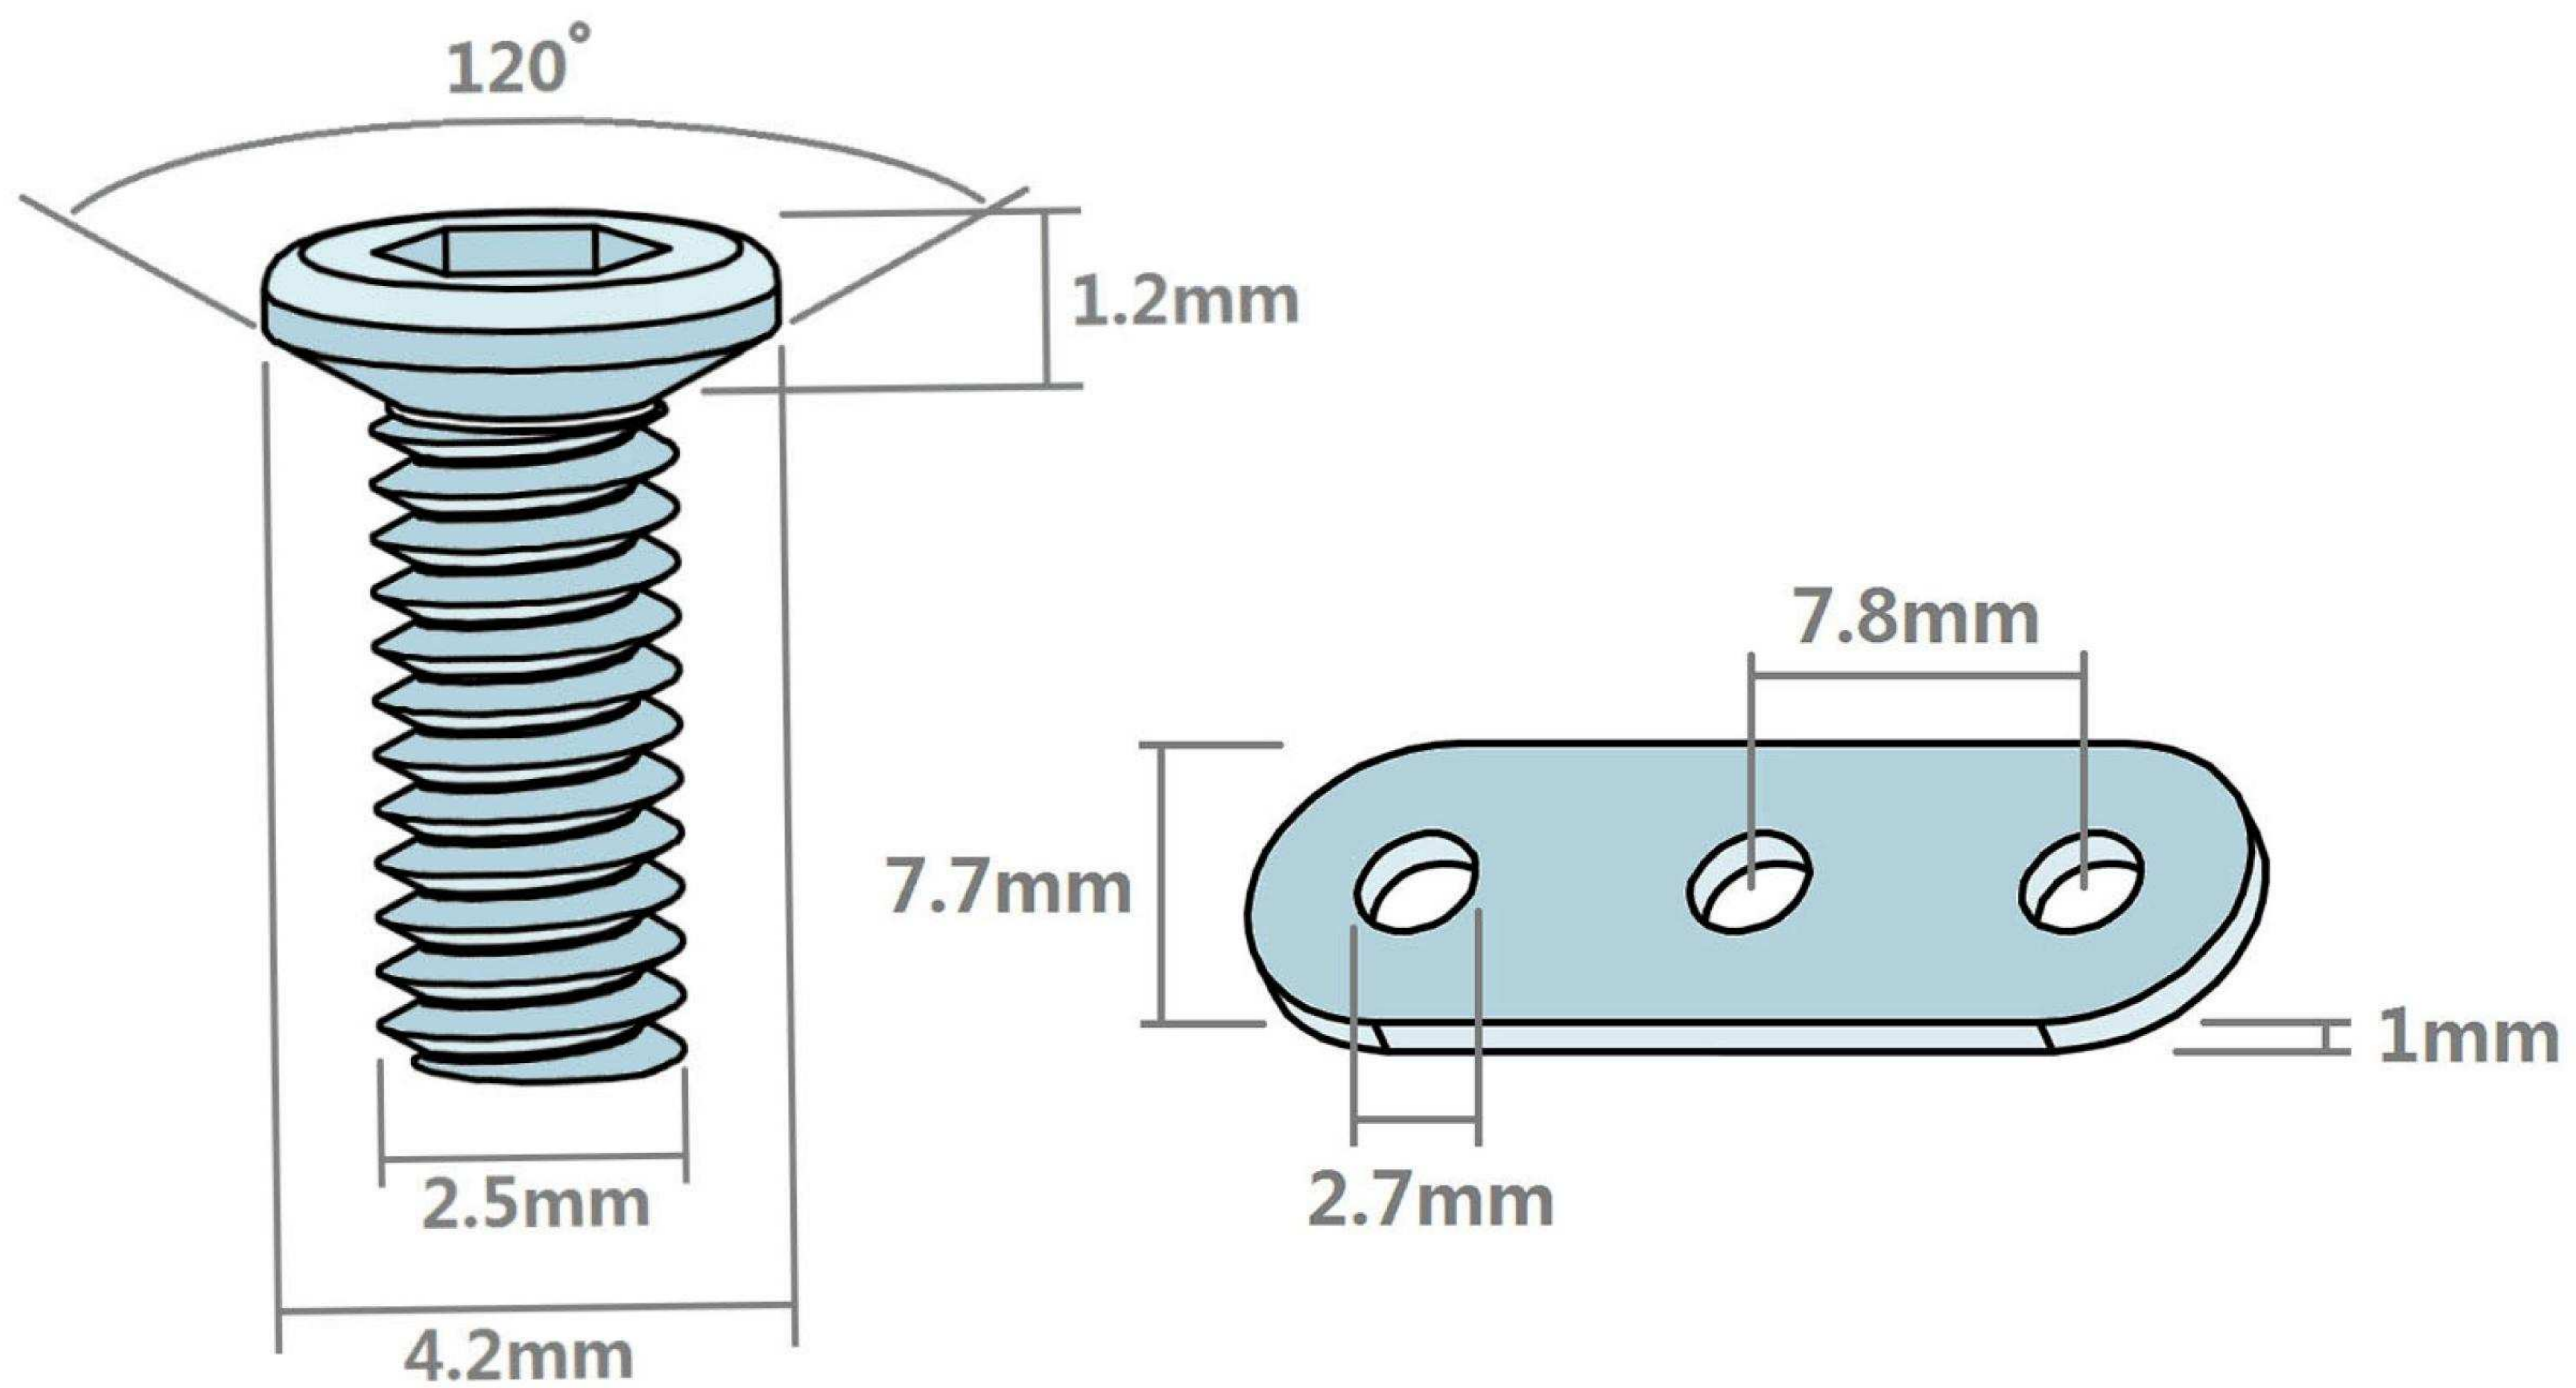

www.steelworldtoys.com

STEEL WORLD

TOOLS INCLUDED

**NEW ITEMS
WILL BE LAUNCHED
EVERY MONTH**

www.steelworldtoys.com

TABLE LAMP

Micro Steel World

Item NO.:SW(ES)-030