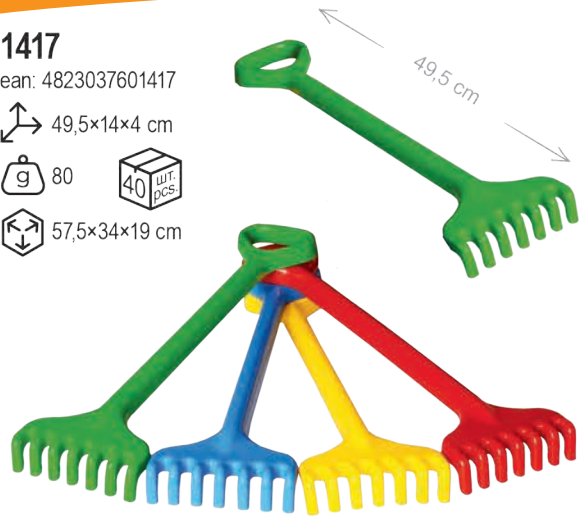

Seasonal toys

1417

ean: 4823037601417

↕ 49,5×14×4 cm

g 80 40 WT. PCS.

↔ 57,5×34×19 cm